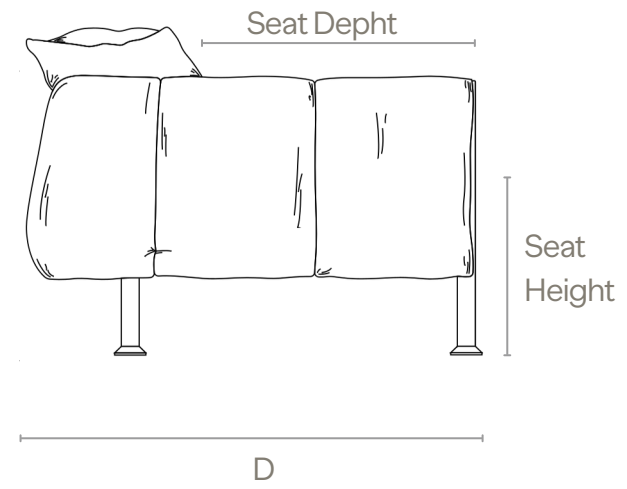

Spur

The Spur armchair brings together softness and structure in a distinctive, contemporary composition.

Its generous cushions create an inviting and relaxed seat, while the exposed metal frame adds definition and a subtle industrial contrast to its form.

With its balance of comfort and character, Spur stands out as a versatile piece, adding depth and personality to modern living spaces.

HARMONY

SPUR

Armchairs

DIMENSIONS

- W 41 in
- D 41 in
- H 26 in
- Seat Height 17 in
- Seat Depht 24 in