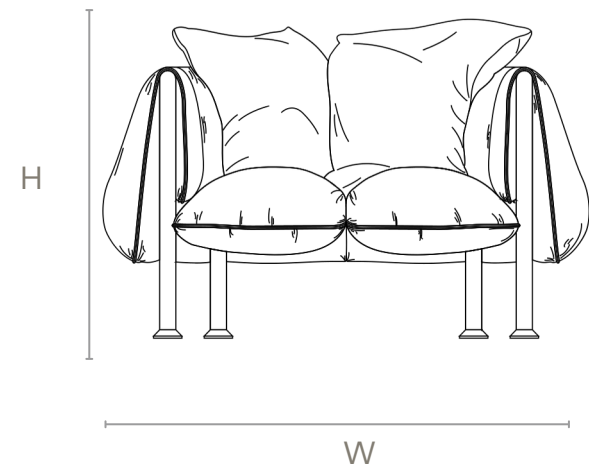

Spur

The Spur armchair brings together softness and structure in a distinctive, contemporary composition.

Its generous cushions create an inviting and relaxed seat, while the exposed metal frame adds definition and a subtle industrial contrast to its form.

With its balance of comfort and character, Spur stands out as a versatile piece, adding depth and personality to modern living spaces.

HARMONY

SPUR

Armchairs

DIMENSIONS

- W 41 in
- D 41 in
- H 26 in
- Seat Height 17 in
- Seat Depht 24 in