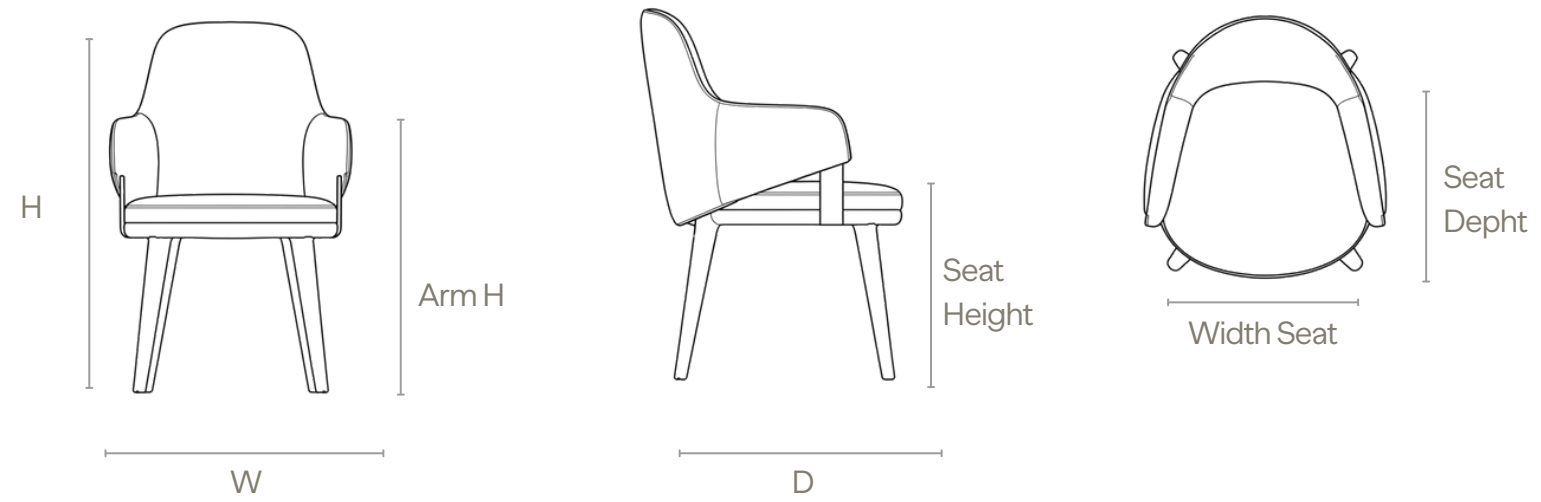

HARMONY

SIENA

Dining Chairs

DIMENSIONS

W 22 in
D 26 in
H 32 in

Arm height 25 in
Seat Height 18 in
Seat Depth 19 in
Width Seat 19 in

FABRIC

- + 200 options