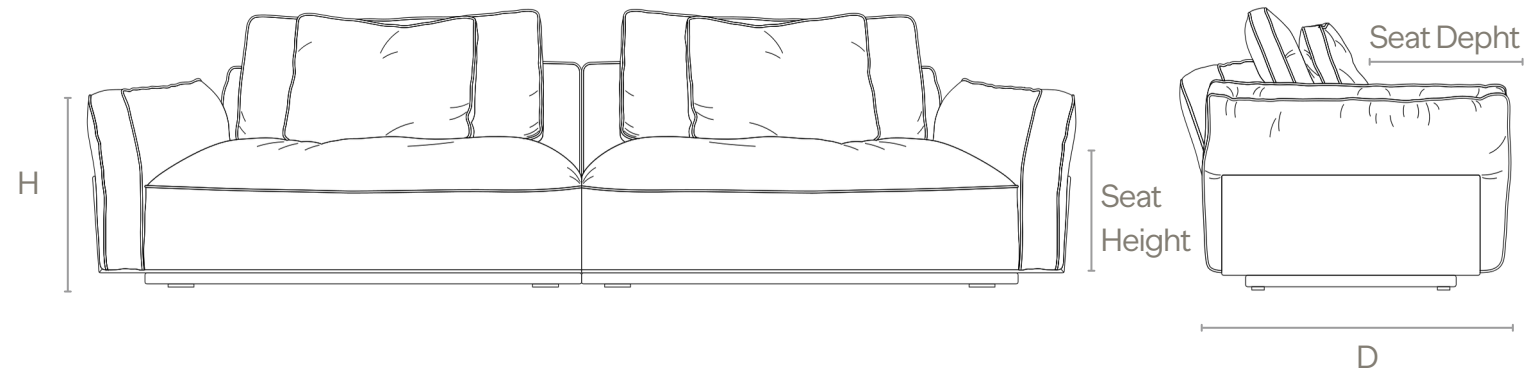

The Prouvé is an exercise in design where every line responds to a real need, resulting in a piece that is timeless, comfortable, and structurally intelligent.

HARMONY

PROUVÉ

Sectional / Sofa

DIMENSIONS

D 43 in
H 33,5 in
Seat Height 18 in
Seat Depth 20 in

Seat: fixed, with composé piping stitching.

Backrest: fixed, with composé piping stitching.

Arm: fixed, with composé piping stitching.

Seat cushion: fixed, with composé piping stitching.

Back cushion: loose, with composé piping stitching, 22 inches height.

Decorative cushion: loose, with composé piping stitching, 28 x 22 inches.

Support: injected polypropylene feet, in black