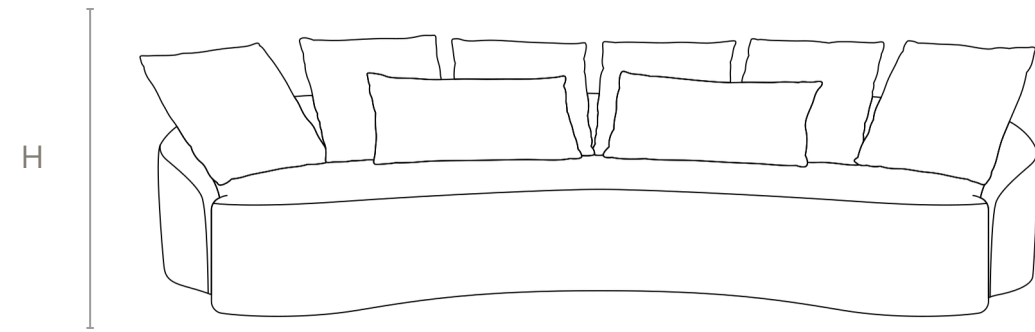

Otte

The Otte sofa stands out at first glance. Its clean, aligned look, combined with a curved design, adds refinement and transforms living spaces with what matters most: comfort and beauty.

HARMONY

OTTE

Sectional / Sofa

DIMENSIONS

- D 53 in
- H 35 in
- Seat Height 16 in
- Seat Depth 24 in

FABRIC

- + 200 options

DISCLAIMER

1. Available in standard sizes only.
2. Rendered image for illustrative purposes only. Colors and textures may vary from the actual product.

OTTE

Sectional / Sofa

2 ARMS / 1 SEAT

- W 70 7/8 in
- W 78 6/8 in
- W 86 5/8 in
- W 94 4/8 in
- W 102 3/8 in
- W 110 2/8 in
- W 118 1/8 in
- W 126 in
- W 133 7/8 in
- W 141 6/8 in

1 ARM / 1 SEAT (R/L)

- W 47 2/8 in
- W 51 1/8 in
- W 55 1/8 in
- W 59 in
- W 63 in
- W 66 7/8 in
- W 70 7/8 in
- W 74 in
- W 78 6/8 in

Seat with fixed cushion in simple topstitching.
Backrest fixed in simple topstitching.
Complementary decorative pillows 22 in x 22 in with simple and lumbar top 16 in.
Foot support in injected polypropylene.