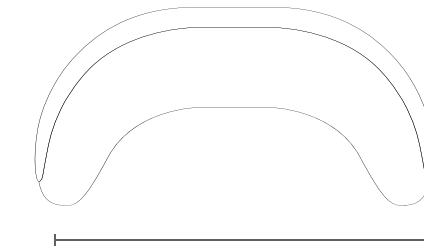

Sectional / Sofa

DIMENSIONS

- D 53 in
- H 35 in
- Seat Height 16 in
- Seat Depth 24 in

FABRIC

- + 200 options

DISCLAIMER

1. Available in standard sizes only.
2. Rendered image for illustrative purposes only. Colors and textures may vary from the actual product.

OTTE

Sectional / Sofa

2 ARMS / 1 SEAT

- W 70 7/8 in
- W 78 6/8 in
- W 86 5/8 in
- W 94 4/8 in
- W 102 3/8 in
- W 110 2/8 in
- W 118 1/8 in
- W 126 in
- W 133 7/8 in
- W 141 6/8 in

1 ARM / 1 SEAT (R/L)

- W 47 2/8 in
- W 51 1/8 in
- W 55 1/8 in
- W 59 in
- W 63 in
- W 66 7/8 in
- W 70 7/8 in
- W 74 in
- W 78 6/8 in