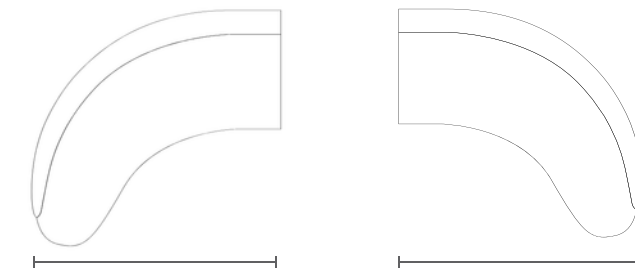

Sectional / Sofa

DIMENSIONS

- D 53 in
- H 35 in
- Seat Height 16 in
- Seat Depth 24 in

FABRIC

- + 200 options

DISCLAIMER

1. Available in standard sizes only.
2. Rendered image for illustrative purposes only. Colors and textures may vary from the actual product.

OTTE

Sectional / Sofa

2 ARMS / 1 SEAT

- W 70 7/8 in
- W 78 6/8 in
- W 86 5/8 in
- W 94 4/8 in
- W 102 3/8 in
- W 110 2/8 in
- W 118 1/8 in
- W 126 in
- W 133 7/8 in
- W 141 6/8 in

1 ARM / 1 SEAT (R/L)

- W 47 2/8 in
- W 51 1/8 in
- W 55 1/8 in
- W 59 in
- W 63 in
- W 66 7/8 in
- W 70 7/8 in
- W 74 in
- W 78 6/8 in