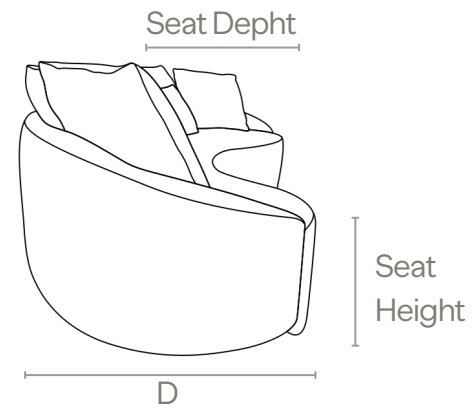

Otte

The Otte sofa stands out at first glance. Its clean, aligned look, combined with a curved design, adds refinement and transforms living spaces with what matters most: comfort and beauty.

HARMONY

OTTE

Sectional / Sofa

DIMENSIONS

- D 53 in
- H 35 in
- Seat Height 16 in
- Seat Depth 24 in

FABRIC

- + 200 options

DISCLAIMER

1. Available in standard sizes only.
2. Rendered image for illustrative purposes only. Colors and textures may vary from the actual product.

OTTE

Sectional / Sofa

2 ARMS / 1 SEAT

- W 70 7/8 in
- W 78 6/8 in
- W 86 5/8 in
- W 94 4/8 in
- W 102 3/8 in
- W 110 2/8 in
- W 118 1/8 in
- W 126 in
- W 133 7/8 in
- W 141 6/8 in

1 ARM / 1 SEAT (R/L)

- W 47 2/8 in
- W 51 1/8 in
- W 55 1/8 in
- W 59 in
- W 63 in
- W 66 7/8 in
- W 70 7/8 in
- W 74 in
- W 78 6/8 in

Seat with fixed cushion in simple topstitching.
Backrest fixed in simple topstitching.
Complementary decorative pillows 22 in x 22 in with simple and lumbar top 16 in.
Foot support in injected polypropylene.