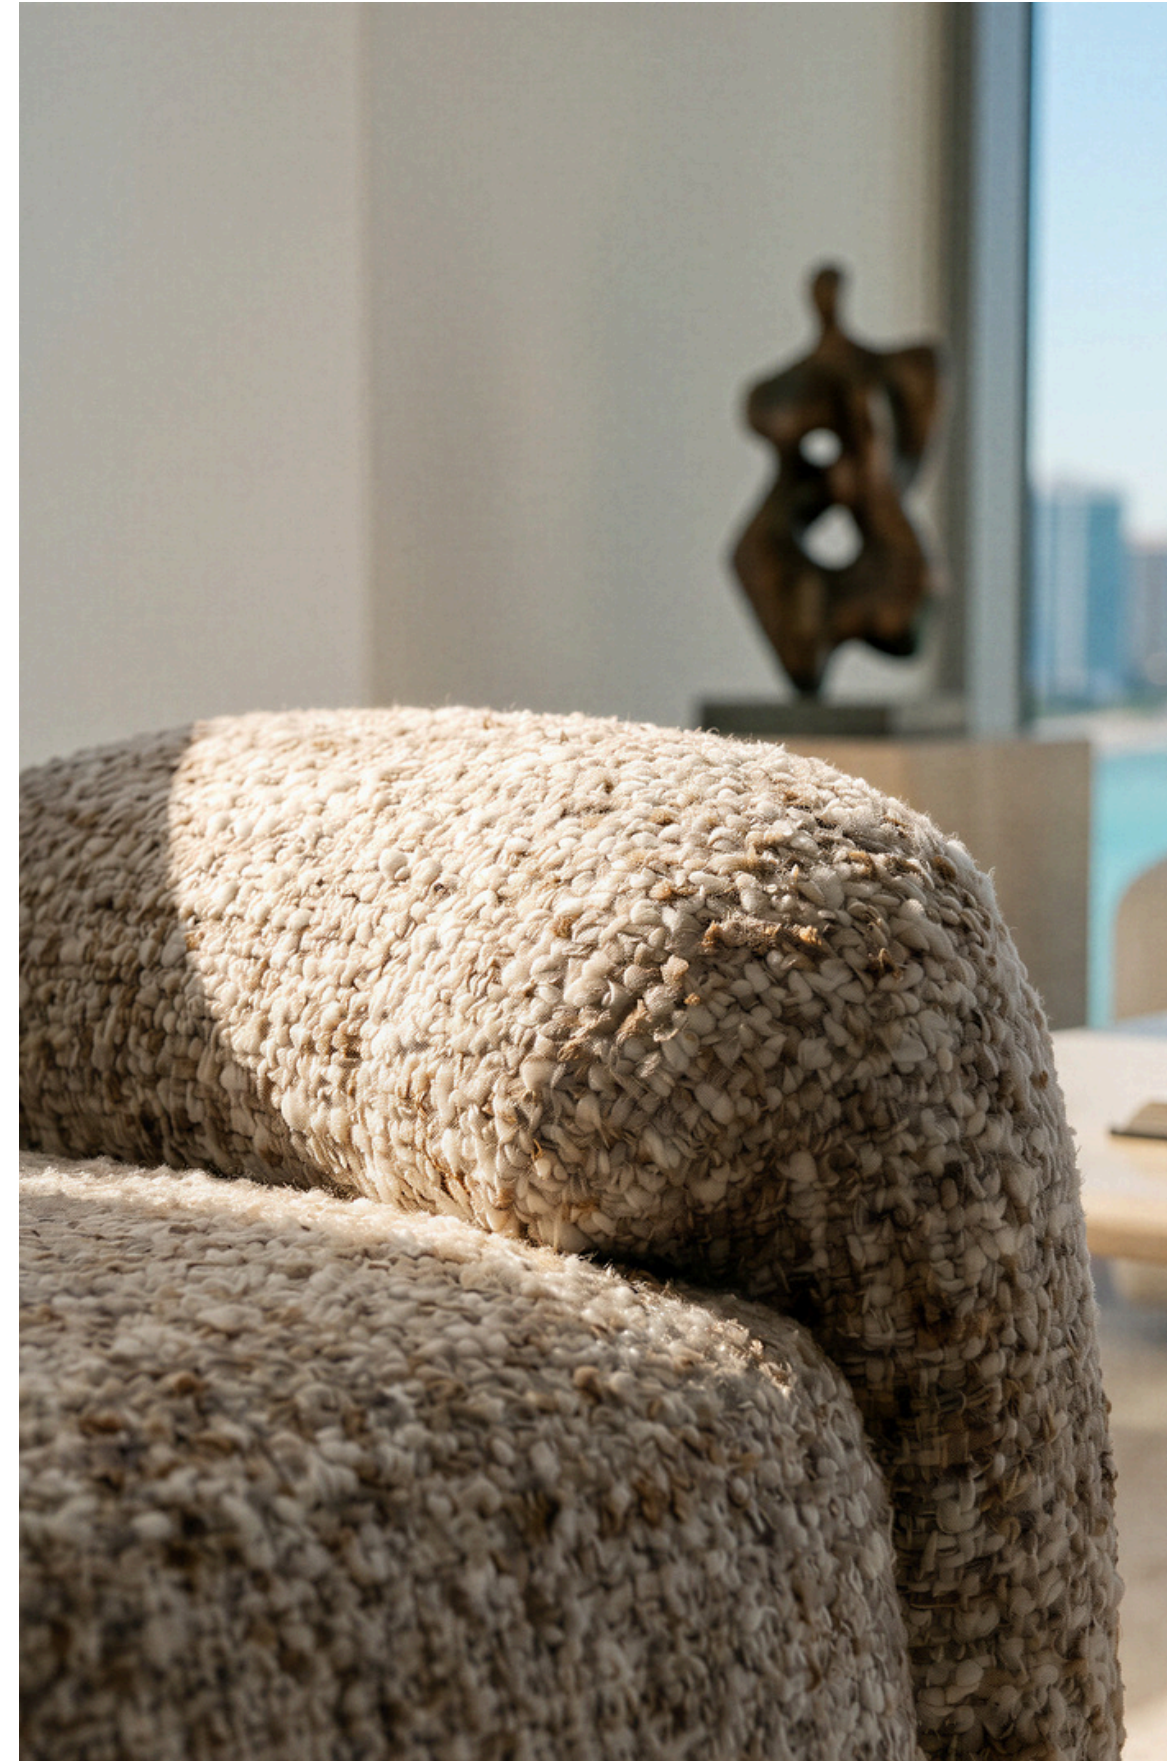

Oris

The Oris armchair is distinguished by its sculptural shell and fluid silhouette, where soft lines create a natural sense of balance and continuity.

Its refined proportions and enveloping form bring a quiet elegance to the piece, combining visual lightness with an inviting presence. Thoughtfully designed to adapt effortlessly to different interiors, Oris reflects a contemporary sophistication that feels both timeless and understated.

HARMONY

ORIS

Armchairs

DIMENSIONS

- W 34 in
- D 32 in
- H 28 in
- Seat Height 16 in
- Seat Depth 22,5 in

FABRIC

- + 200 options

DISCLAIMER