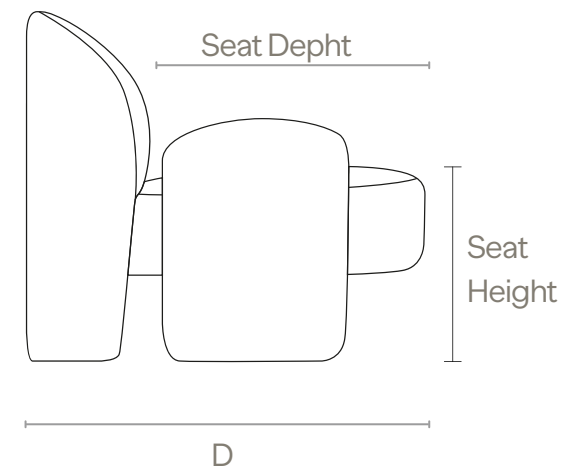

Oris

The Oris armchair is distinguished by its sculptural shell and fluid silhouette, where soft lines create a natural sense of balance and continuity.

Its refined proportions and enveloping form bring a quiet elegance to the piece, combining visual lightness with an inviting presence. Thoughtfully designed to adapt effortlessly to different interiors, Oris reflects a contemporary sophistication that feels both timeless and understated.

HARMONY

ORIS

Armchairs

DIMENSIONS

- W 34 in
- D 32 in
- H 28 in
- Seat Height 16 in
- Seat Depth 22,5 in

FABRIC

- + 200 options

DISCLAIMER

1. Available in standard sizes only.
2. Rendered image for illustrative purposes only. Colors and textures may vary from the actual product.

HARMONY