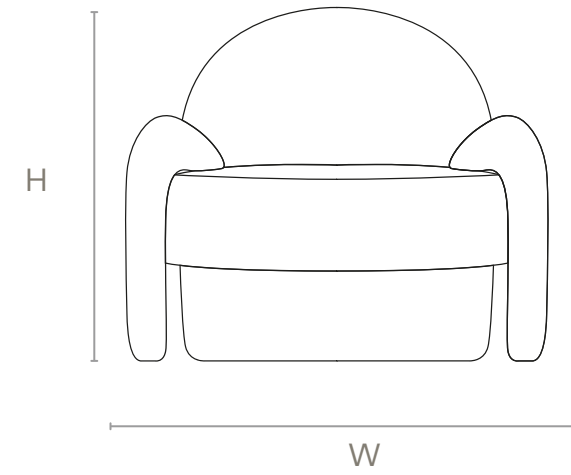

Oris

The Oris armchair is distinguished by its sculptural shell and fluid silhouette, where soft lines create a natural sense of balance and continuity.

Its refined proportions and enveloping form bring a quiet elegance to the piece, combining visual lightness with an inviting presence. Thoughtfully designed to adapt effortlessly to different interiors, Oris reflects a contemporary sophistication that feels both timeless and understated.

HARMONY

ORIS

Armchairs

DIMENSIONS

- W 34 in
- D 32 in
- H 28 in
- Seat Height 16 in
- Seat Depth 22,5 in

FABRIC

- + 200 options

DISCLAIMER

1. Available in standard sizes only.
2. Rendered image for illustrative purposes only. Colors and textures may vary from the actual product.

HARMONY