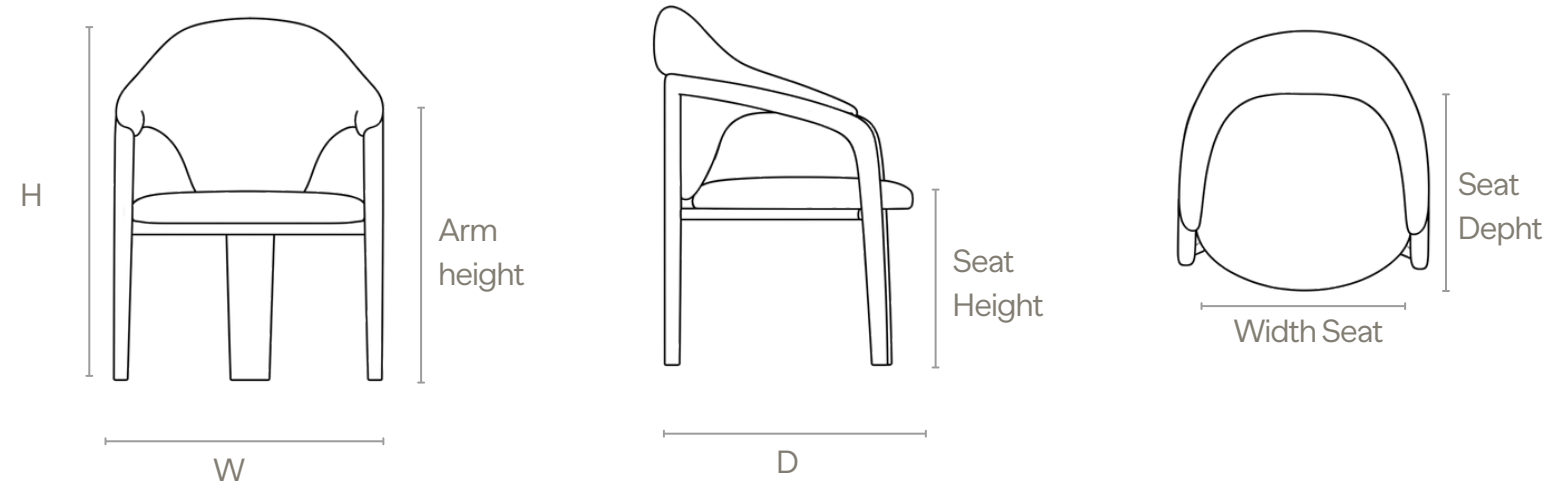

HARMONY

LUNA

Dining Chairs

DIMENSIONS

W 24 in
D 25 in
H 34 in

Arm height 24 in
Seat Height 18 in
Seat Depth 20 in
Width Seat 22 in

FABRIC

- + 200 options