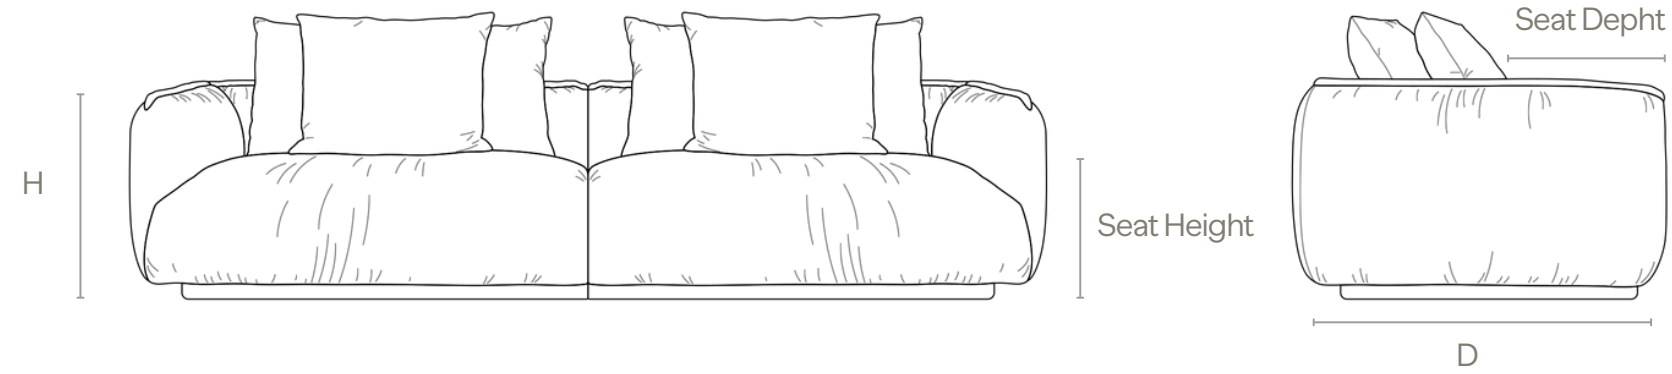

Klee

Named after the painter and poet Paul Klee, the sofa brings together the artist's expressionist influence and a contemporary minimalism to establish its strong, distinctive presence.

With a low silhouette and gently contoured lines, it conveys an architectural and deeply tactile feeling. Subtly elevated from the floor by a platform, with stitching details along the top of the backrest and arms, the Klee supports and balances comfort with an aesthetic where every element serves a purpose.

HARMONY

KLEE

Sectional / Sofa

DIMENSIONS

- H 24 in
- D 39 in
- Seat Height 17 in
- Seat Depth 19 in

FABRIC

- + 200 options

DISCLAIMER

1. Available in standard sizes only.
2. Rendered image for illustrative purposes only. Colors and textures may vary from the actual product.

HARMONY

KLEE

Sectional / Sofa

2 ARMS / 2 SEAT

W 86 5/8 x D 39 3/8 in
W 94 4/8 x D 39 3/8 in
W 102 3/8 x D 39 3/8 in
W 110 2/8 x D 39 3/8 in
W 118 1/8 x D 39 3/8 in

OTTOMAN CORNER
W 39 3/8 x D 39 3/8 in

Seat: Fixed, with 1 in (2.5 cm) pleated stitching.
Backrest: Fixed, with 1 in (2.5 cm) pleated stitching.
Armrest: Fixed, with 1 in (2.5 cm) pleated stitching.
Back Cushion: Loose, without stitching details, measuring 26 in (65 cm) × 22 in (55 cm).
Decorative Cushion: Loose, without stitching details, with a height of 22 in (55 cm).
Support: Injected polypropylene feet, in black.