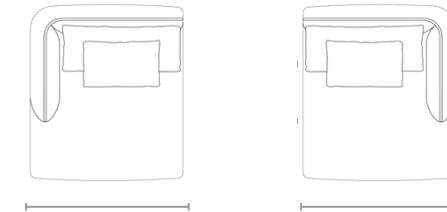

HARMONY

KLEE

Sectional / Sofa

DIMENSIONS

- H 24 in
- D 39 in
- Seat Height 17 in
- Seat Depth 19 in

FABRIC

- + 200 options

DISCLAIMER

1. Available in standard sizes only.
2. Rendered image for illustrative purposes only. Colors and textures may vary from the actual product.

HARMONY

KLEE

Sectional / Sofa

2 ARMS / 2 SEAT

W 86 5/8 x D 39 3/8 in
W 94 4/8 x D 39 3/8 in
W 102 3/8 x D 39 3/8 in
W 110 2/8 x D 39 3/8 in
W 118 1/8 x D 39 3/8 in

1 ARM CHAISE (R/L)

W 51 1/8 x D 59 in
W 55 1/8 x D 59 in
W 59 x D 59 in

1 ARM / 1 SEAT (R/L)

W 43 2/8 x D 39 3/8 in
W 47 2/8 x D 39 3/8 in
W 51 1/8 x D 39 3/8 in
W 55 1/8 x D 39 3/8 in
W 59 x D 39 3/8 in

OTTOMAN CORNER
W 39 3/8 x D 39 3/8 in

Seat: Fixed, with 1 in (2.5 cm) pleated stitching.
Backrest: Fixed, with 1 in (2.5 cm) pleated stitching.
Armrest: Fixed, with 1 in (2.5 cm) pleated stitching.
Back Cushion: Loose, without stitching details, measuring 26 in (65 cm) × 22 in (55 cm).
Decorative Cushion: Loose, without stitching details, with a height of 22 in (55 cm).
Support: Injected polypropylene feet, in black.