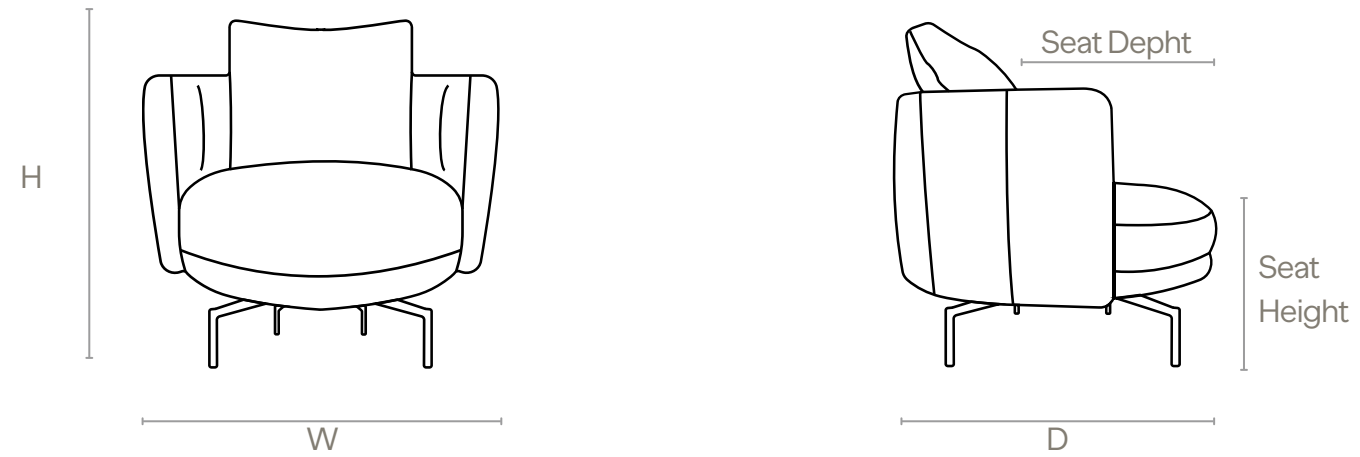

## Ivy

The Ivy armchair combines refined design with effortless comfort. Defined by balanced proportions and elegant details, it brings a light and contemporary presence to any interior.

Versatile and timeless, Ivy was designed to create naturally welcoming spaces with understated sophistication and everyday comfort.

#### DIMENSIONS

W 33,5 in

D 31 in

H 33 in

Seat Height 17 in

Seat Depth 15 in