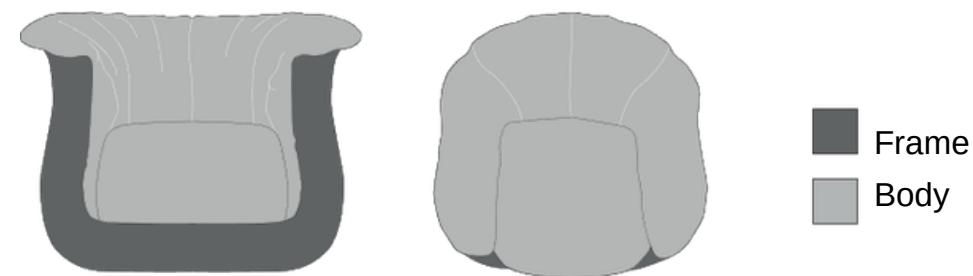

Domia

The Domia armchair is defined by its inviting silhouette and effortless sense of comfort. Its sculpted outer shell embraces a softly draped seat, creating a relaxed yet refined expression that feels both contemporary and timeless.

DOMIA

Armchairs

DIMENSIONS

- W 38 in
- D 37 in
- H 29 in
- Seat Height 18 in
- Seat Depth 20 in

Seat: Fixed, with double topstitch.
 Back: Fixed, with double topstitch.
 Arm: Fixed, with double topstitch.
 Back, seat, and arm cushions: No stitching detail, with intentional fabric excess.
 Base: Available in black injection-molded polypropylene legs or MTX black swivel base.

FABRIC

- + 200 options

CUSTOMIZATION OPTIONS

DISCLAIMER

1. Available in standard sizes only.
2. Rendered image for illustrative purposes only. Colors and textures may vary from the actual product.