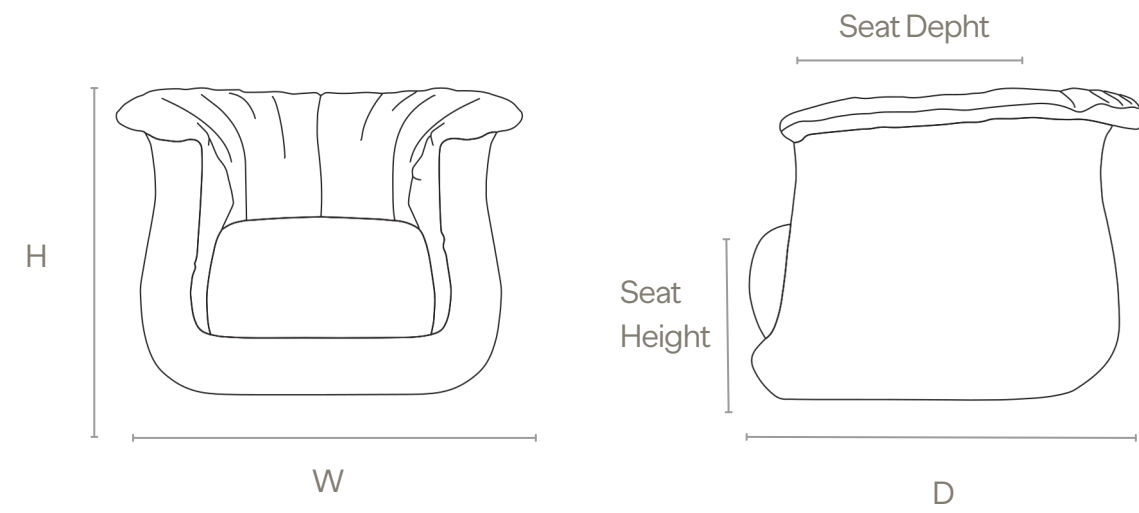

DOMIA

Armchairs

DIMENSIONS

- W 38 in
- D 37 in
- H 29 in
- Seat Height 18 in
- Seat Depth 20 in

Seat: Fixed, with double topstitch.
 Back: Fixed, with double topstitch.
 Arm: Fixed, with double topstitch.
 Back, seat, and arm cushions: No stitching detail, with intentional fabric excess.
 Base: Available in black injection-molded polypropylene legs or MTX black swivel base.