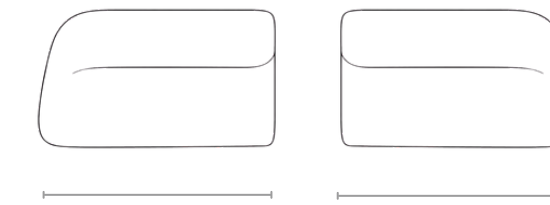

It's a piece that brings balance. And in a room where everything is fighting for attention, balance is the hardest thing to get right.

HARMONY

CAELUM

Sectional / Sofa

DIMENSIONS

D 44 in
H 31 in
Seat Height 17 in

FABRIC

- +200 options

DISCLAIMER

1. Available in standard sizes only.
2. Rendered image for illustrative purposes only. Colors and textures may vary from the actual product.

HARMONY

CAELUM

1 ARM/1 SEAT (R/L)

W 79 x D 44

ARMLESS (R/L)

W 79 x D 44 in

Sectional / Sofa

Seat: fixed, without stitching detail.
Backrest: Fixed.
Armrest: Fixed
Support: Injected polypropylene feet, in black.

HARMONY