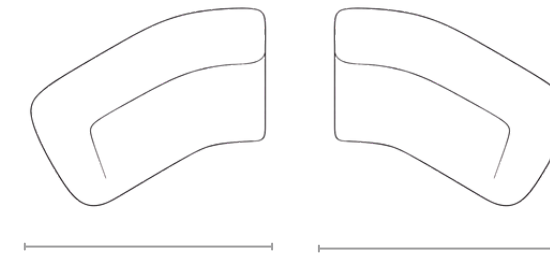

It's a piece that brings balance. And in a room where everything is fighting for attention, balance is the hardest thing to get right.

HARMONY

CAELUM

Sectional / Sofa

DIMENSIONS

D 44 in
H 31 in
Seat Height 17 in

FABRIC

- +200 options

DISCLAIMER

1. Available in standard sizes only.
2. Rendered image for illustrative purposes only. Colors and textures may vary from the actual product.

HARMONY

CAELUM

1 ARM/1 SEAT (R/L)

W 79 x D 44

ARMLESS (R/L)

W 79 x D 44 in

Sectional / Sofa

Seat: fixed, without stitching detail.
Backrest: Fixed.
Armrest: Fixed
Support: Injected polypropylene feet, in black.

HARMONY