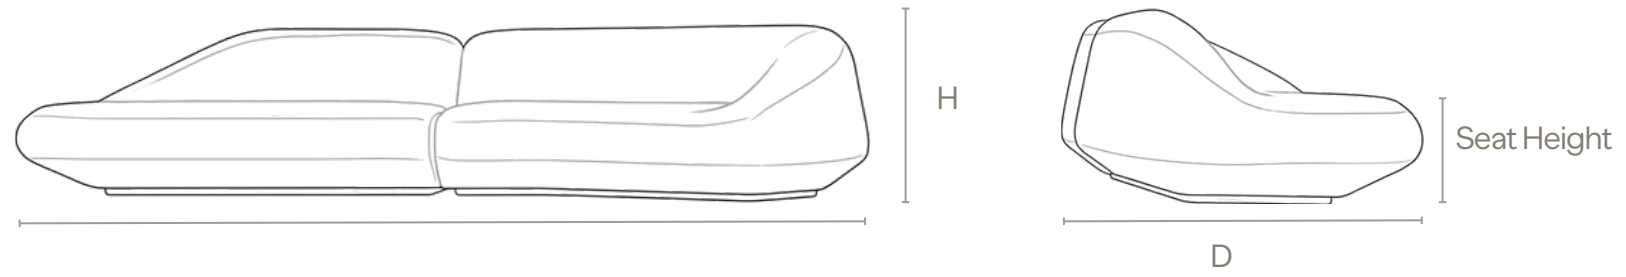

It's a piece that brings balance. And in a room where everything is fighting for attention, balance is the hardest thing to get right.

HARMONY

CAELUM

Sectional / Sofa

DIMENSIONS

D 44 in
H 31 in
Seat Height 17 in

FABRIC

- +200 options

DISCLAIMER

1. Available in standard sizes only.
2. Rendered image for illustrative purposes only. Colors and textures may vary from the actual product.

HARMONY

CAELUM

1 ARM/1 SEAT (R/L)

W 79 x D 44

ARMLESS (R/L)

W 79 x D 44 in

Sectional / Sofa

Seat: fixed, without stitching detail.
Backrest: Fixed.
Armrest: Fixed
Support: Injected polypropylene feet, in black.

HARMONY