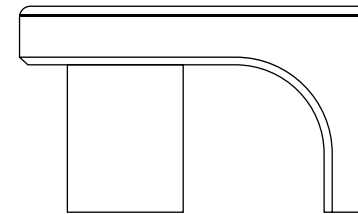

ROMAN

29 4/8 in | 0,75m

15 6/8 in | 0,40m

16 4/8 in | 0,42m

29 4/8 in | 0,75m

15 6/8 in | 0,40m

17 3/8 in | 0,44m

COFFEE AND SIDE TABLES