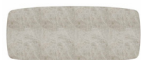

MARBELLA

DINING TABLES
MESAS DE JANTAR | M E S A S D E C O M E D O R

STANDARD DESIGN

DESIGN PADRÃO | DISEÑO ESTÁNDAR

TOP SHAPES

FORMATOS DOTAMPO | FORMAS SUPERIORES

BARREL
BARREL
BARREL