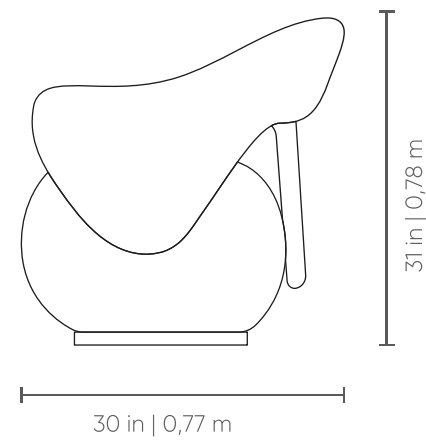

GAMBOA

ARMCHAIRS
POLTRONAS | SILLONES

HARMONY