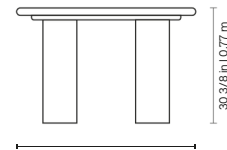

47 2/8 in | 1,20 m

HARMONY