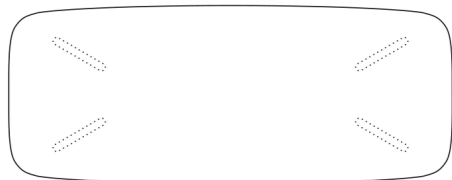

47 2/8 in | 1,20 m

HARMONY