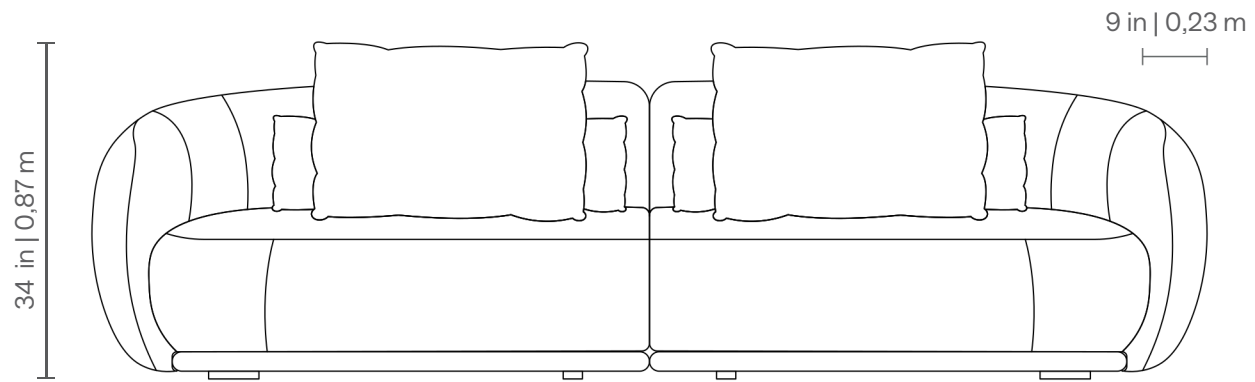

VILLA LOBOS

LIVING ROOM SOFAS
SOFÁS LIVING | SOFÁS PARA LIVING

HARMONY

VILLA LOBOS

LIVING ROOM SOFAS
SOFÁS LIVING | SOFÁS PARA LIVING

2ARMS 1 SEAT	SEAT	LUMBAR	DEC
98 x 41 in | 2,50 x 1,05 m	1	2	2
106 x 41 in | 2,70 x 1,05 m	1	2	2
114 x 41 in | 2,90 x 1,05 m	1	2	4
122 x 41 in | 3,10 x 1,05 m	1	2	4
130 x 41 in | 3,30 x 1,05 m	1	2	4

1ARM 1 SEAT	SEAT	LUMBAR	DEC
49 x 41 in | 1,25 x 1,05 m	1	1	1
53 x 41 in | 1,35 x 1,05 m	1	1	1
57 x 41 in | 1,45 x 1,05 m	1	1	1
61 x 41 in | 1,55 x 1,05 m	1	1	2
65 x 41 in | 1,65 x 1,05 m	1	1	2
69 x 41 in | 1,75 x 1,05 m	1	1	2

NO ARM 1 SEAT	SEAT	LUMBAR	DEC
41 x 41 in | 1,05 x 1,05 m	1	1	1
45 x 41 in | 1,15 x 1,05 m	1	1	1
49 x 41 in | 1,25 x 1,05 m	1	1	2
53 x 41 in | 1,35 x 1,05 m	1	1	2
57 x 41 in | 1,45 x 1,05 m	1	1	2

CH 1B (D/E)	SEAT	LUMBAR	DEC
53 x 67 in | 1,35 x 1,70 m	1	1	1
57 x 67 in | 1,45 x 1,70 m	1	1	1
61 x 71 in | 1,55 x 1,80 m	1	1	1

HARMONY

fabric direction
of the modulations