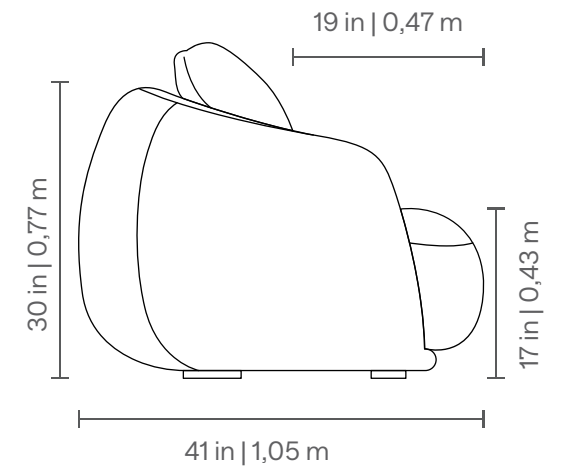

VILLA LOBOS

LIVING ROOM SOFAS
SOFÁS LIVING | SOFÁS PARA LIVING

HARMONY

VILLA LOBOS

LIVING ROOM SOFAS
SOFÁS LIVING | SOFÁS PARA LIVING

2ARMS 1 SEAT	SEAT	LUMBAR	DEC
98 x 41 in | 2,50 x 1,05 m	1	2	2
106 x 41 in | 2,70 x 1,05 m	1	2	2
114 x 41 in | 2,90 x 1,05 m	1	2	4
122 x 41 in | 3,10 x 1,05 m	1	2	4
130 x 41 in | 3,30 x 1,05 m	1	2	4

1ARM 1 SEAT	SEAT	LUMBAR	DEC
49 x 41 in | 1,25 x 1,05 m	1	1	1
53 x 41 in | 1,35 x 1,05 m	1	1	1
57 x 41 in | 1,45 x 1,05 m	1	1	1
61 x 41 in | 1,55 x 1,05 m	1	1	2
65 x 41 in | 1,65 x 1,05 m	1	1	2
69 x 41 in | 1,75 x 1,05 m	1	1	2

NO ARM 1 SEAT	SEAT	LUMBAR	DEC
41 x 41 in | 1,05 x 1,05 m	1	1	1
45 x 41 in | 1,15 x 1,05 m	1	1	1
49 x 41 in | 1,25 x 1,05 m	1	1	2
53 x 41 in | 1,35 x 1,05 m	1	1	2
57 x 41 in | 1,45 x 1,05 m	1	1	2

CH 1B (D/E)	SEAT	LUMBAR	DEC
53 x 67 in | 1,35 x 1,70 m	1	1	1
57 x 67 in | 1,45 x 1,70 m	1	1	1
61 x 71 in | 1,55 x 1,80 m	1	1	1

HARMONY

fabric direction
of the modulations