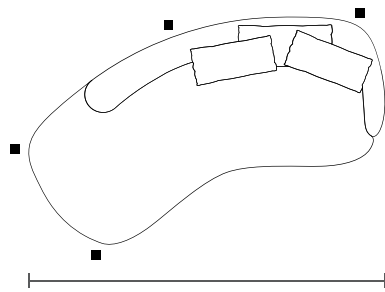

1 ARM CHAISE LONG CURVED
75 x 53 in | 1,90 x 1,34 m
79 x 53 in | 2,00 x 1,34 m
83 x 53 in | 2,10 x 1,34 m
87 x 53 in | 2,20 x 1,34 m
90 x 53 in | 2,30 x 1,34 m
94 x 53 in | 2,40 x 1,34 m

SEAT	DEC. SMALLER	DEC. LARGER
1	1	1
1	2	1
1	2	1
1	2	1
1	2	2
1	2	2