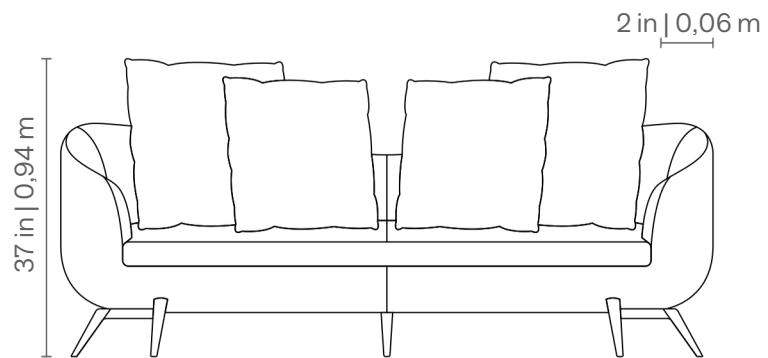

TASSEL

LIVING ROOM SOFAS
SOFÁS LIVING | SOFÁS PARA LIVING

HARMONY

TASSEL

LIVING ROOM SOFAS SOFÁS LIVING | SOFÁS PARA LIVING

2 ARMS 1 SEAT
63 x 35 in | 1,60 x 0,90 m
71 x 35 in | 1,80 x 0,90 m
79 x 35 in | 2,00 x 0,90 m
87 x 35 in | 2,20 x 0,90 m
94 x 35 in | 2,40 x 0,90 m

SEAT	DEC. SMALLER	DEC. LARGER
1	1	2
1	1	2
1	2	2
1	2	2
1	2	3

1 ARM CHAISE LONG
63 x 35 in | 1,60 x 0,90 m
71 x 35 in | 1,80 x 0,90 m
79 x 35 in | 2,00 x 0,90 m
87 x 35 in | 2,20 x 0,90 m
94 x 35 in | 2,40 x 0,90 m

SEAT	DEC. SMALLER	DEC. LARGER
1	1	2
1	1	2
1	2	2
1	2	2
1	2	3