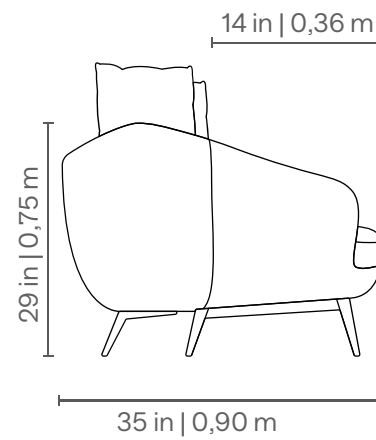

TASSEL

LIVING ROOM SOFAS
SOFÁS LIVING | SOFÁS PARA LIVING

HARMONY

TASSEL

LIVING ROOM SOFAS SOFÁS LIVING | SOFÁS PARA LIVING

2 ARMS 1 SEAT
63 x 35 in | 1,60 x 0,90 m
71 x 35 in | 1,80 x 0,90 m
79 x 35 in | 2,00 x 0,90 m
87 x 35 in | 2,20 x 0,90 m
94 x 35 in | 2,40 x 0,90 m

SEAT	DEC. SMALLER	DEC. LARGER
1	1	2
1	1	2
1	2	2
1	2	2
1	2	3

1 ARM CHAISE LONG
63 x 35 in | 1,60 x 0,90 m
71 x 35 in | 1,80 x 0,90 m
79 x 35 in | 2,00 x 0,90 m
87 x 35 in | 2,20 x 0,90 m
94 x 35 in | 2,40 x 0,90 m

SEAT	DEC. SMALLER	DEC. LARGER
1	1	2
1	1	2
1	2	2
1	2	2
1	2	3