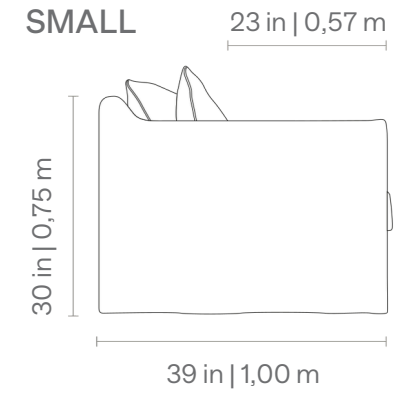

PITESTI

LIVING ROOM SOFAS
SOFÁS LIVING | SOFÁS PARA LIVING

HARMONY

PITESTI

LIVING ROOM SOFAS
SOFÁS LIVING | SOFÁS PARA LIVING

2 ARMS	1 SEAT	SEAT	BACKREST	DEC
83 in | 2,10 m	1	2	2	6
91 in | 2,30 m	1	2	2	6
98 in | 2,50 m	1	2	2	6
106 in | 2,70 m	1	2	2	8
114 in | 2,90 m	1	2	2	8

1 ARM	1 SEAT	SEAT	BACKREST	DEC
41 in | 1,05 m	1	1	1	3
45 in | 1,15 m	1	1	1	3
49 in | 1,25 m	1	1	1	3

NO ARM	1 SEAT	SEAT	BACKREST	DEC
39 in | 1,00 m	1	1	1	3
43 in | 1,10 m	1	1	1	3
47 in | 1,20 m	1	1	1	3

CORNER CHAISE	SEAT	BACKREST	DEC
61 x 61 in | 1,55 x 1,55 m	1	2	6
65 x 65 in | 1,65 x 1,65 m	1	2	6
69 x 69 in | 1,75 x 1,75 m	1	2	6

HARMONY

fabric direction
of the modulations