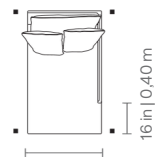

NO ARM	1 SEAT	SEAT	BACKREST	DEC
39 in 1,00 m	1	1	1	3
43 in 1,10 m	1	1	1	3
47 in 1,20 m	1	1	1	3

CORNER CHAISE	SEAT	BACKREST	DEC
61 x 61 in 1,55 x 1,55 m	1	2	6
65 x 65 in 1,65 x 1,65 m	1	2	6
69 x 69 in 1,75 x 1,75 m	1	2	6

HARMONY

fabric direction
of the modulations

PITESTI

LIVING ROOM SOFAS SOFÁS LIVING | SOFÁS PARA LIVING

CORNER SEAT BACKREST DEC
47 x 47 in | 1,20 x 1,20 m 1 2 1

CORNER (SMALL) SEAT BACKREST DEC
39 x 39 in | 1,00 x 1,00 m 1 2 1

CHAISE 1 ARM SEAT BACKREST DEC
34 x 63 in | 0,85 x 1,60 m 1 1 2
37 x 63 in | 0,95 x 1,60 m 1 1 2
41 x 63 in | 1,05 x 1,60 m 1 1 3
45 x 63 in | 1,15 x 1,60 m 1 1 3
49 x 63 in | 1,25 x 1,60 m 1 1 3

CHAISE 1 ARM (SMALL) SEAT BACKREST DEC
34 x 63 in | 0,85 x 1,60 m 1 1 2
37 x 63 in | 0,95 x 1,60 m 1 1 2
41 x 63 in | 1,05 x 1,60 m 1 1 3
45 x 63 in | 1,15 x 1,60 m 1 1 3
49 x 63 in | 1,25 x 1,60 m 1 1 3