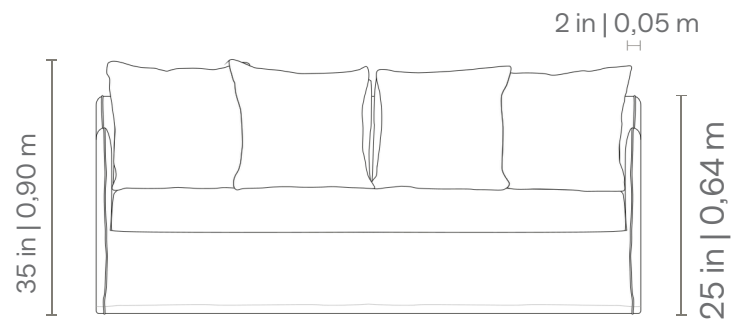

PITESTI

LIVING ROOM SOFAS
SOFÁS LIVING | SOFÁS PARA LIVING

HARMONY

PITESTI

LIVING ROOM SOFAS
SOFÁS LIVING | SOFÁS PARA LIVING

2 ARMS	1 SEAT	SEAT	BACKREST	DEC
83 in | 2,10 m	1	2	2	6
91 in | 2,30 m	1	2	2	6
98 in | 2,50 m	1	2	2	6
106 in | 2,70 m	1	2	2	8
114 in | 2,90 m	1	2	2	8

1 ARM	1 SEAT	SEAT	BACKREST	DEC
41 in | 1,05 m	1	1	1	3
45 in | 1,15 m	1	1	1	3
49 in | 1,25 m	1	1	1	3

NO ARM	1 SEAT	SEAT	BACKREST	DEC
39 in | 1,00 m	1	1	1	3
43 in | 1,10 m	1	1	1	3
47 in | 1,20 m	1	1	1	3

CORNER CHAISE	SEAT	BACKREST	DEC
61 x 61 in | 1,55 x 1,55 m	1	2	6
65 x 65 in | 1,65 x 1,65 m	1	2	6
69 x 69 in | 1,75 x 1,75 m	1	2	6

HARMONY

fabric direction
of the modulations