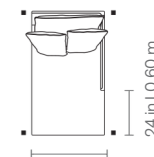

NO ARM	1 SEAT	SEAT	BACKREST	DEC
39 in 1,00 m	1	1	1	3
43 in 1,10 m	1	1	1	3
47 in 1,20 m	1	1	1	3

CORNER CHAISE	SEAT	BACKREST	DEC
61 x 61 in 1,55 x 1,55 m	1	2	6
65 x 65 in 1,65 x 1,65 m	1	2	6
69 x 69 in 1,75 x 1,75 m	1	2	6

HARMONY

fabric direction
of the modulations

PITESTI

LIVING ROOM SOFAS SOFÁS LIVING | SOFÁS PARA LIVING

CORNER SEAT BACKREST DEC
47 x 47 in | 1,20 x 1,20 m 1 2 1

CORNER (SMALL) SEAT BACKREST DEC
39 x 39 in | 1,00 x 1,00 m 1 2 1

CHAISE 1 ARM SEAT BACKREST DEC
34 x 63 in | 0,85 x 1,60 m 1 1 2
37 x 63 in | 0,95 x 1,60 m 1 1 2
41 x 63 in | 1,05 x 1,60 m 1 1 3
45 x 63 in | 1,15 x 1,60 m 1 1 3
49 x 63 in | 1,25 x 1,60 m 1 1 3

CHAISE 1 ARM (SMALL) SEAT BACKREST DEC
34 x 63 in | 0,85 x 1,60 m 1 1 2
37 x 63 in | 0,95 x 1,60 m 1 1 2
41 x 63 in | 1,05 x 1,60 m 1 1 3
45 x 63 in | 1,15 x 1,60 m 1 1 3
49 x 63 in | 1,25 x 1,60 m 1 1 3

CHAISE NO ARM SEAT BACKREST DEC
32 x 63 in | 0,80 x 1,60 m 1 1 2
35 x 63 in | 0,90 x 1,60 m 1 1 2
39 x 63 in | 1,00 x 1,60 m 1 1 3
43 x 63 in | 1,10 x 1,60 m 1 1 3
47 x 63 in | 1,20 x 1,60 m 1 1 3

CHAISE NO ARM (SMALL) SEAT BACKREST DEC
32 x 63 in | 0,80 x 1,60 m 1 1 2
35 x 63 in | 0,90 x 1,60 m 1 1 2
39 x 63 in | 1,00 x 1,60 m 1 1 3
43 x 63 in | 1,10 x 1,60 m 1 1 3
47 x 63 in | 1,20 x 1,60 m 1 1 3