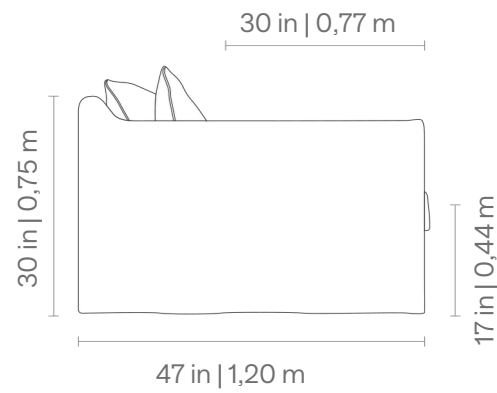

PITESTI

LIVING ROOM SOFAS
SOFÁS LIVING | SOFÁS PARA LIVING

HARMONY

PITESTI

LIVING ROOM SOFAS
SOFÁS LIVING | SOFÁS PARA LIVING

2 ARMS	1 SEAT	SEAT	BACKREST	DEC
83 in | 2,10 m	1	2	2	6
91 in | 2,30 m	1	2	2	6
98 in | 2,50 m	1	2	2	6
106 in | 2,70 m	1	2	2	8
114 in | 2,90 m	1	2	2	8

1 ARM	1 SEAT	SEAT	BACKREST	DEC
41 in | 1,05 m	1	1	1	3
45 in | 1,15 m	1	1	1	3
49 in | 1,25 m	1	1	1	3

NO ARM	1 SEAT	SEAT	BACKREST	DEC
39 in | 1,00 m	1	1	1	3
43 in | 1,10 m	1	1	1	3
47 in | 1,20 m	1	1	1	3

CORNER CHAISE	SEAT	BACKREST	DEC
61 x 61 in | 1,55 x 1,55 m	1	2	6
65 x 65 in | 1,65 x 1,65 m	1	2	6
69 x 69 in | 1,75 x 1,75 m	1	2	6

HARMONY

fabric direction
of the modulations