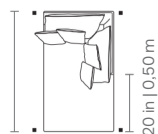

CHAISE 2 ARMS SEAT BACKREST DEC
35 x 63 in | 0,90 x 1,60 m 1 1 2
39 x 63 in | 1,00 x 1,60 m 1 1 2
43 x 63 in | 1,10 x 1,60 m 1 1 3
47 x 63 in | 1,20 x 1,60 m 1 1 3
51 x 63 in | 1,30 x 1,60 m 1 1 3

HARMONY

fabric direction
of the modulations

PITESTI

LIVING ROOM SOFAS SOFÁS LIVING | S O F Á S P A R A L I V I N G

CHAISE BACKREST TURNED	SEAT	BACKREST	DEC
47 x 67 in 1,20 x 1,70 m	1	2	4
47 x 75 in 1,20 x 1,90 m	1	2	4
47 x 83 in 1,20 x 2,10 m	1	2	4
47 x 91 in 1,20 x 2,30 m	1	3	5
47 x 98 in 1,20 x 2,50 m	1	3	5
47 x 106 in 1,20 x 2,70 m	1	3	5

CHAISE BACKREST TURNED (SMALL)	SEAT	BACKREST	DEC
39 x 67 in 1,00 x 1,70 m	1	2	4
39 x 75 in 1,00 x 1,90 m	1	2	4
39 x 83 in 1,00 x 2,10 m	1	2	4
39 x 91 in 1,00 x 2,30 m	1	3	5
39 x 98 in 1,00 x 2,50 m	1	3	5
39 x 106 in 1,00 x 2,70 m	1	3	5

ARMCHAIR	SEAT	BACKREST	DEC
47 x 47 in 1,20 x 1,20 m	1	1	2

ARMCHAIR (SMALL)	SEAT	BACKREST	DEC
39 x 39 in 1,00 x 1,00 m	1	1	2

PUFF CHAISE LONG
32 x 47 in 0,80 x 1,20 m
35 x 47 in 0,90 x 1,20 m
39 x 47 in 1,00 x 1,20 m
43 x 47 in 1,10 x 1,20 m
47 x 47 in 1,20 x 1,20 m