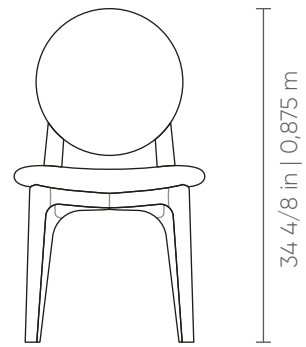

19 6/8 in | 0,50 m

24 4/8 in | 0,62 m

HARMONY

PALLA

ARMCHAIRS
POLTRONAS | SILLONES

**Upholstered chair with anatomical multilaminated internal structure.
Fixed base in stained solid wood. Painted metal accent detail.**