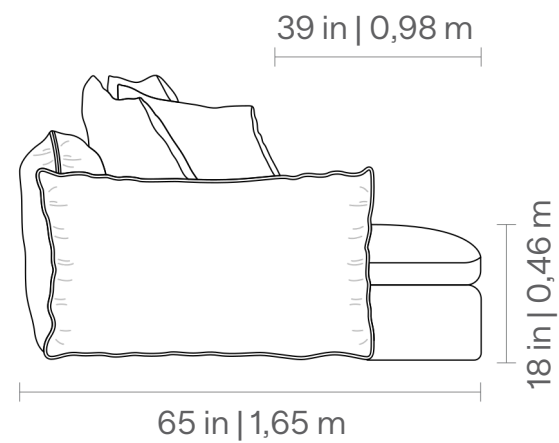

NAVY

ARTICULATED SOFAS
SOFÁS ARTICULADOS | SOFÁS ARTICULADOS

HARMONY

NAVY

ARTICULATED SOFAS SOFÁS ARTICULADOS | SOFÁS ARTICULADOS

1 ARM 1 SEAT (ARM 0,20m) (MANUAL AND ENGINE) SEATDEC

47 x 49 in | 1,20 x 1,25 m	1	4
51 x 49 in | 1,30 x 1,25 m	1	4
55 x 49 in | 1,40 x 1,25 m	1	4

NO ARM 1 SEAT (MANUAL AND ENGINE) SEATDEC

39 x 49 in | 1,00 x 1,25 m	1	3
43 x 49 in | 1,10 x 1,25 m	1	4
47 x 49 in | 1,20 x 1,25 m	1	4
51 x 49 in | 1,30 x 1,25 m	1	4
55 x 49 in | 1,40 x 1,25 m	1	4

CHAISE 1 ARM (ARM 0,20m) (MANUAL AND ENGINE) SEATDEC

47 x 69 in | 1,20 x 1,75 m	1	4
51 x 69 in | 1,30 x 1,75 m	1	4
55 x 69 in | 1,40 x 1,75 m	1	4

CHAISE NO ARM (MANUAL AND ENGINE) SEATDEC

39 x 69 in | 1,00 x 1,75 m	1	3
43 x 69 in | 1,10 x 1,75 m	1	4
47 x 69 in | 1,20 x 1,75 m	1	4
51 x 69 in | 1,30 x 1,75 m	1	4
55 x 69 in | 1,40 x 1,75 m	1	4

NO ARM CHAISE LONG

51 x 49 in | 1,30 x 1,25 m
55 x 49 in | 1,40 x 1,25 m
59 x 49 in | 1,50 x 1,25 m
63 x 49 in | 1,60 x 1,25 m
67 x 49 in | 1,70 x 1,25 m
71 x 49 in | 1,80 x 1,25 m
75 x 49 in | 1,90 x 1,25 m

CHAISE LONG SEATDEC

20 in | 0,50 m	1	3
20 in | 0,50 m	1	3
20 in | 0,50 m	1	3
20 in | 0,50 m	1	4
20 in | 0,50 m	1	4
20 in | 0,50 m	1	4
20 in | 0,50 m	1	4

CORNER SEAT DEC
49 x 49 in | 1,25 x 1,25 m

1	3

PUFF MIDDLE SEAT

32 x 49 in | 0,80 x 1,25 m	1
35 x 49 in | 0,90 x 1,25 m	1
39 x 49 in | 1,00 x 1,25 m	1
43 x 49 in | 1,10 x 1,25 m	1
47 x 49 in | 1,20 x 1,25 m	1
51 x 49 in | 1,30 x 1,25 m	1
55 x 49 in | 1,40 x 1,25 m	1

HARMONY

fabric direction of the modulations