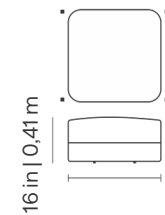

MONTEVIDEO

ARTICULATED SOFAS SOFÁS ARTICULADOS | SOFÁS ARTICULADOS

1 ARM 1 SEAT	SEAT DEC BACKREST		
39 in | 1,00 m	1	3	1
43 in | 1,10 m	1	3	1
47 in | 1,20 m	1	3	1

1 ARM 1 SEAT	SEAT DEC BACKREST		
39 in | 1,00 m	1	3	1
43 in | 1,10 m	1	3	1
47 in | 1,20 m	1	3	1

1
1
1

CORNER	SEAT DEC BACKREST		
45 x 45 in | 1,15 x 1,15 m	1	3	2

CHAISE 1 ARM	SEAT DEC BACKREST		
39 x 65 in | 1,00 x 1,65 m	1	3	1
43 x 65 in | 1,10 x 1,65 m	1	3	1
47 x 65 in | 1,20 x 1,65 m	1	3	1

NO ARM CHAISE LONG	SEAT DEC BACKREST		
47 x 45 in | 1,20 x 1,15 m	1	2	1
51 x 45 in | 1,30 x 1,15 m	1	2	1
55 x 45 in | 1,40 x 1,15 m	1	2	1
59 x 45 in | 1,50 x 1,15 m	1	3	1
63 x 45 in | 1,60 x 1,15 m	1	3	1
67 x 45 in | 1,70 x 1,15 m	1	3	1

PUFF
28 x 45 in | 0,70 x 1,15 m
31 x 45 in | 0,80 x 1,15 m
35 x 45 in | 0,90 x 1,15 m
39 x 45 in | 1,00 x 1,15 m

PUFF CORNER
45 x 45 in | 1,15 x 1,15 m

HARMONY