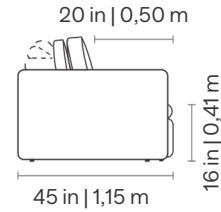

1 ARM 1 SEAT	SEAT DEC BACKREST		
39 in 1,00 m	1	3	1
43 in 1,10 m	1	3	1
47 in 1,20 m	1	3	1

1 ARM 1 SEAT	SEAT DEC BACKREST		
39 in 1,00 m	1	3	1
43 in 1,10 m	1	3	1
47 in 1,20 m	1	3	1

1
1
1

CORNER	SEAT DEC BACKREST		
45 x 45 in 1,15 x 1,15 m	1	3	2

CHAISE 1 ARM	SEAT DEC BACKREST		
39 x 65 in 1,00 x 1,65 m	1	3	1
43 x 65 in 1,10 x 1,65 m	1	3	1
47 x 65 in 1,20 x 1,65 m	1	3	1

NO ARM CHAISE LONG	SEAT DEC BACKREST		
47 x 45 in 1,20 x 1,15 m	1	2	1
51 x 45 in 1,30 x 1,15 m	1	2	1
55 x 45 in 1,40 x 1,15 m	1	2	1
59 x 45 in 1,50 x 1,15 m	1	3	1
63 x 45 in 1,60 x 1,15 m	1	3	1
67 x 45 in 1,70 x 1,15 m	1	3	1

Retractable seating with 50cm opening. Reclining backrest. Decorative cushions available 40x40cm or with the same width of the seats. Black injected polypropylene feet. Option of corner with or without backrest recliner mechanism.