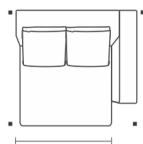

1 ARM 1 SEAT	SEAT DEC BACKREST		
39 in 1,00 m	1	3	1
43 in 1,10 m	1	3	1
47 in 1,20 m	1	3	1

1 ARM 1 SEAT	SEAT DEC BACKREST		
39 in 1,00 m	1	3	1
43 in 1,10 m	1	3	1
47 in 1,20 m	1	3	1

1
1
1

CORNER	SEAT DEC BACKREST		
45 x 45 in 1,15 x 1,15 m	1	3	2

CHAISE 1 ARM	SEAT DEC BACKREST		
39 x 65 in 1,00 x 1,65 m	1	3	1
43 x 65 in 1,10 x 1,65 m	1	3	1
47 x 65 in 1,20 x 1,65 m	1	3	1

NO ARM CHAISE LONG	SEAT DEC BACKREST		
47 x 45 in 1,20 x 1,15 m	1	2	1
51 x 45 in 1,30 x 1,15 m	1	2	1
55 x 45 in 1,40 x 1,15 m	1	2	1
59 x 45 in 1,50 x 1,15 m	1	3	1
63 x 45 in 1,60 x 1,15 m	1	3	1
67 x 45 in 1,70 x 1,15 m	1	3	1

Retractable seating with 50cm opening. Reclining backrest. Decorative cushions available 40x40cm or with the same width of the seats. Black injected polypropylene feet. Option of corner with or without backrest recliner mechanism.