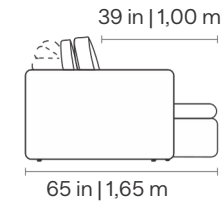

1 ARM 1 SEAT	SEAT DEC BACKREST		
39 in 1,00 m	1	3	1
43 in 1,10 m	1	3	1
47 in 1,20 m	1	3	1

1 ARM 1 SEAT	SEAT DEC BACKREST		
39 in 1,00 m	1	3	1
43 in 1,10 m	1	3	1
47 in 1,20 m	1	3	1

1
1
1

CORNER	SEAT DEC BACKREST		
45 x 45 in 1,15 x 1,15 m	1	3	2

CHAISE 1 ARM	SEAT DEC BACKREST		
39 x 65 in 1,00 x 1,65 m	1	3	1
43 x 65 in 1,10 x 1,65 m	1	3	1
47 x 65 in 1,20 x 1,65 m	1	3	1

NO ARM CHAISE LONG	SEAT DEC BACKREST		
47 x 45 in 1,20 x 1,15 m	1	2	1
51 x 45 in 1,30 x 1,15 m	1	2	1
55 x 45 in 1,40 x 1,15 m	1	2	1
59 x 45 in 1,50 x 1,15 m	1	3	1
63 x 45 in 1,60 x 1,15 m	1	3	1
67 x 45 in 1,70 x 1,15 m	1	3	1

Retractable seating with 50cm opening. Reclining backrest. Decorative cushions available 40x40cm or with the same width of the seats. Black injected polypropylene feet. Option of corner with or without backrest recliner mechanism.