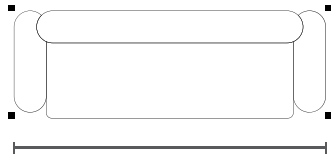

LIVING ROOM SOFAS SOFÁS LIVING | SOFÁS PARA LIVING

2 ARMS 1 SEAT	SEAT
W 91 x D 39 in 2,30 x 1,00 m	1
W 98 x D 39 in 2,50 x 1,00 m	1
W 106 x D 39 in 2,70 x 1,00 m	1
W 114 x D 39 in 2,90 x 1,00 m	1
W 122 x D 39 in 3,10 x 1,00 m	1
W 130 x D 39 in 3,30 x 1,00 m	1

1 ARM 1 SEAT	SEAT
W 53 x D 39 in 1,35 x 1,00 m	1
W 57 x D 39 in 1,45 x 1,00 m	1
W 61 x D 39 in 1,55 x 1,00 m	1
W 65 x D 39 in 1,65 x 1,00 m	1
W 69 x D 39 in 1,75 x 1,00 m	1

CHAISE 1 ARM	SEAT
W 53 x D 59 in 1,35 x 1,50 m	1
W 57 x D 59 in 1,45 x 1,50 m	1
W 61 x D 59 in 1,55 x 1,50 m	1

NO ARM 1 SEAT	SEAT
W 41 x D 39 in 1,05 x 1,00 m	1
W 45 x D 39 in 1,15 x 1,00 m	1
W 49 x D 39 in 1,25 x 1,00 m	1
W 53 x D 39 in 1,35 x 1,00 m	1
W 57 x D 39 in 1,45 x 1,00 m	1

CORNER CHAISE	SEAT
W 55 x D 55 in 1,40 x 1,40 m	1