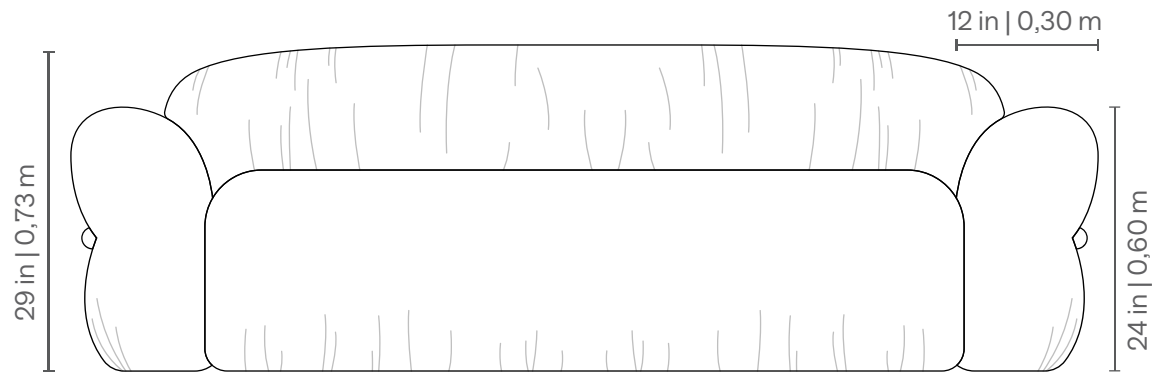

FLÖGE

LIVING ROOM SOFAS
SOFÁS LIVING | SOFÁS PARA LIVING

HARMONY

FLÖGE

LIVING ROOM SOFAS SOFÁS LIVING | SOFÁS PARA LIVING

2 ARMS 1 SEAT	SEAT
W 91 x D 39 in | 2,30 x 1,00 m	1
W 98 x D 39 in | 2,50 x 1,00 m	1
W 106 x D 39 in | 2,70 x 1,00 m	1
W 114 x D 39 in | 2,90 x 1,00 m	1
W 122 x D 39 in | 3,10 x 1,00 m	1
W 130 x D 39 in | 3,30 x 1,00 m	1

1 ARM 1 SEAT	SEAT
W 53 x D 39 in | 1,35 x 1,00 m	1
W 57 x D 39 in | 1,45 x 1,00 m	1
W 61 x D 39 in | 1,55 x 1,00 m	1
W 65 x D 39 in | 1,65 x 1,00 m	1
W 69 x D 39 in | 1,75 x 1,00 m	1

CHAISE 1 ARM	SEAT
W 53 x D 59 in | 1,35 x 1,50 m	1
W 57 x D 59 in | 1,45 x 1,50 m	1
W 61 x D 59 in | 1,55 x 1,50 m	1

NO ARM 1 SEAT	SEAT
W 41 x D 39 in | 1,05 x 1,00 m	1
W 45 x D 39 in | 1,15 x 1,00 m	1
W 49 x D 39 in | 1,25 x 1,00 m	1
W 53 x D 39 in | 1,35 x 1,00 m	1
W 57 x D 39 in | 1,45 x 1,00 m	1

CORNER CHAISE	SEAT
W 55 x D 55 in | 1,40 x 1,40 m	1

PUFF	SEAT
W 24 x D 24 in | 0,60 x 0,60 m	1
W 31 x D 24 in | 0,80 x 0,60 m	1
W 39 x D 24 in | 1,00 x 0,60 m	1

NO ARM CHAISE LONG	SEAT
W 53 x D 39 in | 1,35 x 1,00 m	1
W 57 x D 39 in | 1,45 x 1,00 m	1
W 61 x D 39 in | 1,55 x 1,00 m	1
W 65 x D 39 in | 1,65 x 1,00 m	1
W 69 x D 39 in | 1,75 x 1,00 m	1
W 73 x D 39 in | 1,85 x 1,00 m	1
W 77 x D 39 in | 1,95 x 1,00 m	1

HARMONY

fabric direction of the modulations