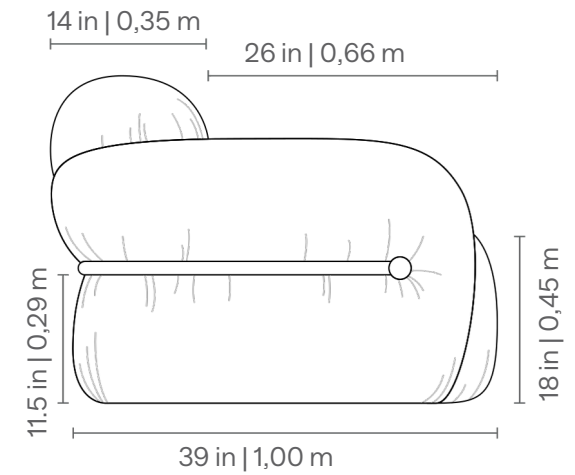

FLÖGE

LIVING ROOM SOFAS
SOFÁS LIVING | SOFÁS PARA LIVING

HARMONY

FLÖGE

LIVING ROOM SOFAS SOFÁS LIVING | SOFÁS PARA LIVING

2 ARMS 1 SEAT	SEAT
W 91 x D 39 in | 2,30 x 1,00 m	1
W 98 x D 39 in | 2,50 x 1,00 m	1
W 106 x D 39 in | 2,70 x 1,00 m	1
W 114 x D 39 in | 2,90 x 1,00 m	1
W 122 x D 39 in | 3,10 x 1,00 m	1
W 130 x D 39 in | 3,30 x 1,00 m	1

1 ARM 1 SEAT	SEAT
W 53 x D 39 in | 1,35 x 1,00 m	1
W 57 x D 39 in | 1,45 x 1,00 m	1
W 61 x D 39 in | 1,55 x 1,00 m	1
W 65 x D 39 in | 1,65 x 1,00 m	1
W 69 x D 39 in | 1,75 x 1,00 m	1

CHAISE 1 ARM	SEAT
W 53 x D 59 in | 1,35 x 1,50 m	1
W 57 x D 59 in | 1,45 x 1,50 m	1
W 61 x D 59 in | 1,55 x 1,50 m	1

NO ARM 1 SEAT	SEAT
W 41 x D 39 in | 1,05 x 1,00 m	1
W 45 x D 39 in | 1,15 x 1,00 m	1
W 49 x D 39 in | 1,25 x 1,00 m	1
W 53 x D 39 in | 1,35 x 1,00 m	1
W 57 x D 39 in | 1,45 x 1,00 m	1

CORNER CHAISE	SEAT
W 55 x D 55 in | 1,40 x 1,40 m	1

PUFF	SEAT
W 24 x D 24 in | 0,60 x 0,60 m	1
W 31 x D 24 in | 0,80 x 0,60 m	1
W 39 x D 24 in | 1,00 x 0,60 m	1

NO ARM CHAISE LONG	SEAT
W 53 x D 39 in | 1,35 x 1,00 m	1
W 57 x D 39 in | 1,45 x 1,00 m	1
W 61 x D 39 in | 1,55 x 1,00 m	1
W 65 x D 39 in | 1,65 x 1,00 m	1
W 69 x D 39 in | 1,75 x 1,00 m	1
W 73 x D 39 in | 1,85 x 1,00 m	1
W 77 x D 39 in | 1,95 x 1,00 m	1

HARMONY

fabric direction of the modulations