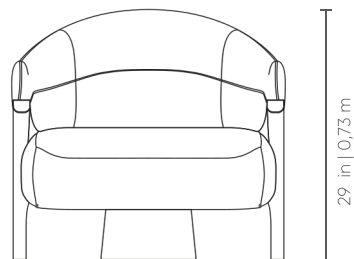

HARMONY

DOM
ARMCHAIRS
POLTRONAS | SILLONES

D O M

ARMCHAIRS
POLTRONAS | SILLONES

HARMONY

DOM

ARMCHAIRS
POLTRONAS | SILLONES

29 in | 0,73 m

32 in | 0,80 m

29 in | 0,73 m

32 in | 0,815 m

HARMONY

DOM

ARMCHAIRS
POLTRONAS | SILLONES

Upholstered armchair with internal wooden frame. Seat with individual pocket springs. Fixed base in machined and stained wood. Painted metal accent detail.