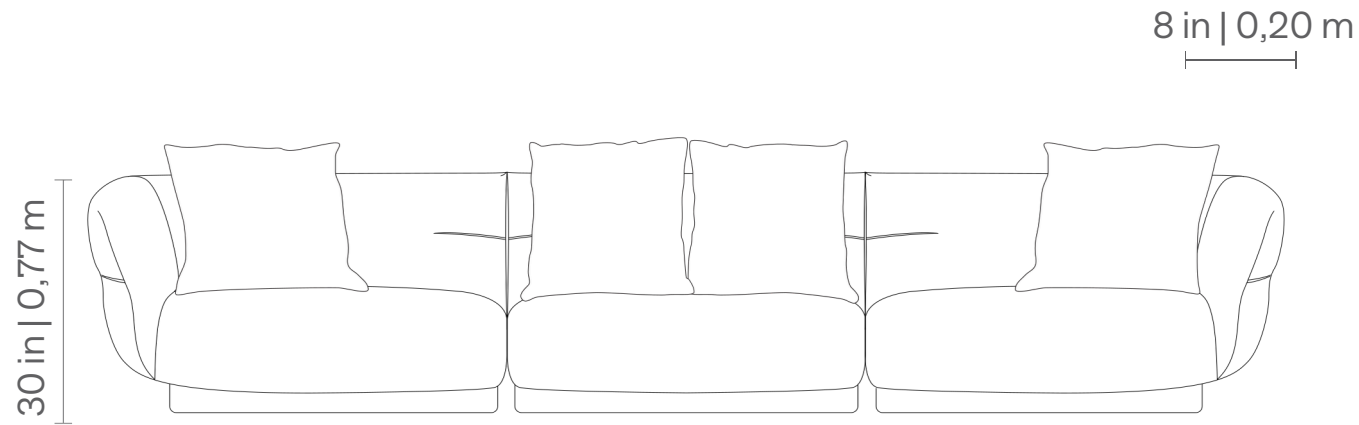

AGRÉABLE

LIVING ROOM SOFAS
SOFÁS LIVING | SOFÁS PARA LIVING

HARMONY

AGRÉABLE

LIVING ROOM SOFAS SOFÁS LIVING | SOFÁS PARA LIVING

1 ARM 1 SEAT	SEAT	DEC
47 in x 39 in | 1,20 m x 1,00 m	1	1
51 in x 39 in | 1,30 m x 1,00 m	1	1
55 in x 39 in | 1,40 m x 1,00 m	1	2
59 in x 39 in | 1,50 m x 1,00 m	1	2

NO ARM 1 SEAT	SEAT	DEC
39 in x 39 in | 1,00 m x 1,00 m	1	1
43 in x 39 in | 1,10 m x 1,00 m	1	1
47 in x 39 in | 1,20 m x 1,00 m	1	2
51 in x 39 in | 1,30 m x 1,00 m	1	2

CHAISE 1 ARM	SEAT	DEC
47 in x 59 in | 1,20 m x 1,50 m	1	1
51 in x 59 in | 1,30 m x 1,50 m	1	1
55 in x 59 in | 1,40 m x 1,50 m	1	2

CHAISE 1 ARM	SEAT	DEC
47 in x 67 in | 1,20 m x 1,70 m	1	1
51 in x 67 in | 1,30 m x 1,70 m	1	1
55 in x 67 in | 1,40 m x 1,70 m	1	2

CORNER CHAISE	SEAT	DEC
53 in x 53 in | 1,35 m x 1,35 m	1	3

PUFF IN THE MIDDLE	SEAT
39 in x 39 in | 1,00 m x 1,00 m	1
43 in x 39 in | 1,10 m x 1,00 m	1
47 in x 39 in | 1,20 m x 1,00 m	1
51 in x 39 in | 1,30 m x 1,00 m	1

HARMONY