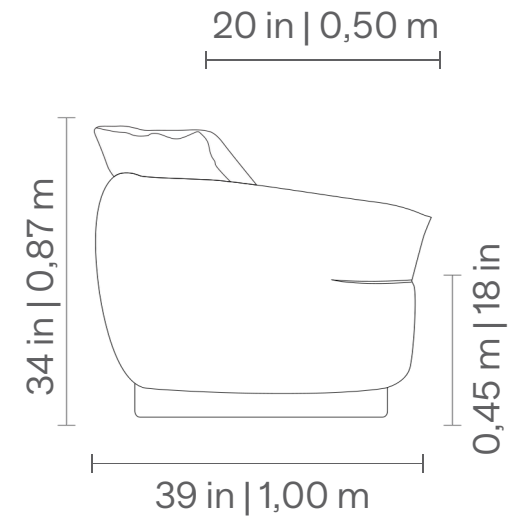

AGRÉABLE

LIVING ROOM SOFAS
SOFÁS LIVING | SOFÁS PARA LIVING

HARMONY

AGRÉABLE

LIVING ROOM SOFAS SOFÁS LIVING | SOFÁS PARA LIVING

1 ARM 1 SEAT	SEAT	DEC
47 in x 39 in | 1,20 m x 1,00 m	1	1
51 in x 39 in | 1,30 m x 1,00 m	1	1
55 in x 39 in | 1,40 m x 1,00 m	1	2
59 in x 39 in | 1,50 m x 1,00 m	1	2

NO ARM 1 SEAT	SEAT	DEC
39 in x 39 in | 1,00 m x 1,00 m	1	1
43 in x 39 in | 1,10 m x 1,00 m	1	1
47 in x 39 in | 1,20 m x 1,00 m	1	2
51 in x 39 in | 1,30 m x 1,00 m	1	2

CHAISE 1 ARM	SEAT	DEC
47 in x 59 in | 1,20 m x 1,50 m	1	1
51 in x 59 in | 1,30 m x 1,50 m	1	1
55 in x 59 in | 1,40 m x 1,50 m	1	2

CHAISE 1 ARM	SEAT	DEC
47 in x 67 in | 1,20 m x 1,70 m	1	1
51 in x 67 in | 1,30 m x 1,70 m	1	1
55 in x 67 in | 1,40 m x 1,70 m	1	2

CORNER CHAISE	SEAT	DEC
53 in x 53 in | 1,35 m x 1,35 m	1	3

PUFF IN THE MIDDLE	SEAT
39 in x 39 in | 1,00 m x 1,00 m	1
43 in x 39 in | 1,10 m x 1,00 m	1
47 in x 39 in | 1,20 m x 1,00 m	1
51 in x 39 in | 1,30 m x 1,00 m	1

HARMONY