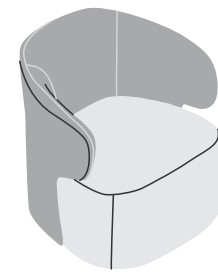

ARMCHAIRS
POLTRONAS | SILLONES

SWIWEL BASE

BASE GIRATÓRIA | BASE GIRATORIA

FIXED BASE

BASE FIXA | BASE FIJA

HARMONY

W E G

ARMCHAIRS
POLTRONAS | SILLONES

Seat: fixed, with simple backstitch.
Backrest: fixed, with simple backstitch.
Armrest: fixed, with simple backstitch.
Support: fixed, with black injected polypropylene feet, or swivel base in carbon steel in black microtextured electrostatic painting.