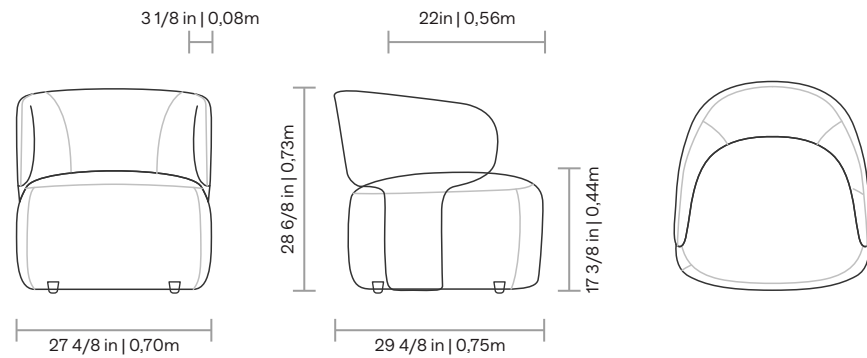

FIXED BASE

BASE FIXA | BASE FIJA