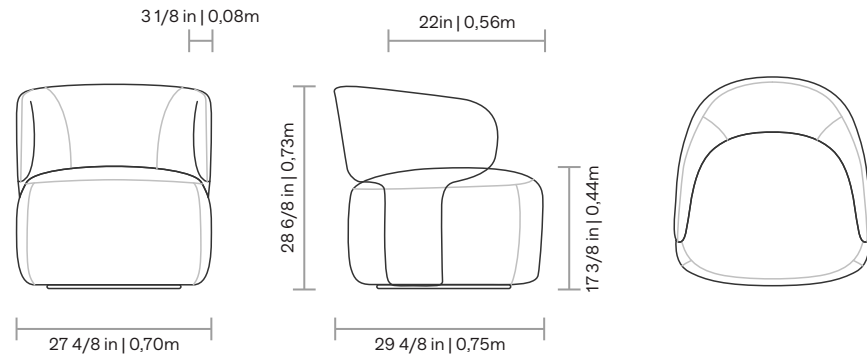

W E G

ARMCHAIRS
POLTRONAS | SILLONES

SWIWEL BASE

BASE GIRATÓRIA | BASE GIRATORIA