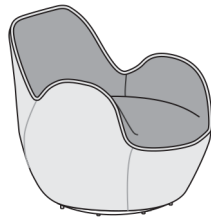

FLEURIR

ARMCHAIRS
POLTRONAS | SILLONES

SWIVEL BASE

base giratória | base giratoria

BOX
Caixa | Caja

BODY
Corpo | Cuerpo

HARMONY