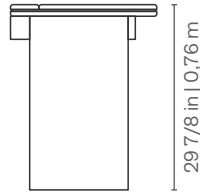

HOME OFFICE LINE
LINHA HOME OFFICE | LÍNEA HOME OFFICE

WITH DRAWER COM GAVETA | CON CAJÓN

LENGHT
COMPRIMENTO | LONGITUD
59 in | 1,50 m

DEPTH
PROFUNDIDADE | PROFUNDIDAD
23 5/8 in | 0,60 m

WITHOUT DRAWER SEM GAVETA | SIN CAJÓN

LENGHT
COMPRIMENTO | LONGITUD
47 2/8 in | 1,20 m

DEPTH
PROFUNDIDADE | PROFUNDIDAD
23 5/8 in | 0,60 m

HARMONY

CLARTÉ

HOME OFFICE LINE
LINHA HOME OFFICE | LÍNEA HOME OFFICE

Base: in MDF, available in lacquer, metallized lacquer, laminate and special laminate finishes.
Detail: in marble, or in MDF, available in lacquer, metallized lacquer, laminate and special laminate finishes.
Top: in MDF, available in lacquer, metallized lacquer, laminate and special laminate finishes, or marble.