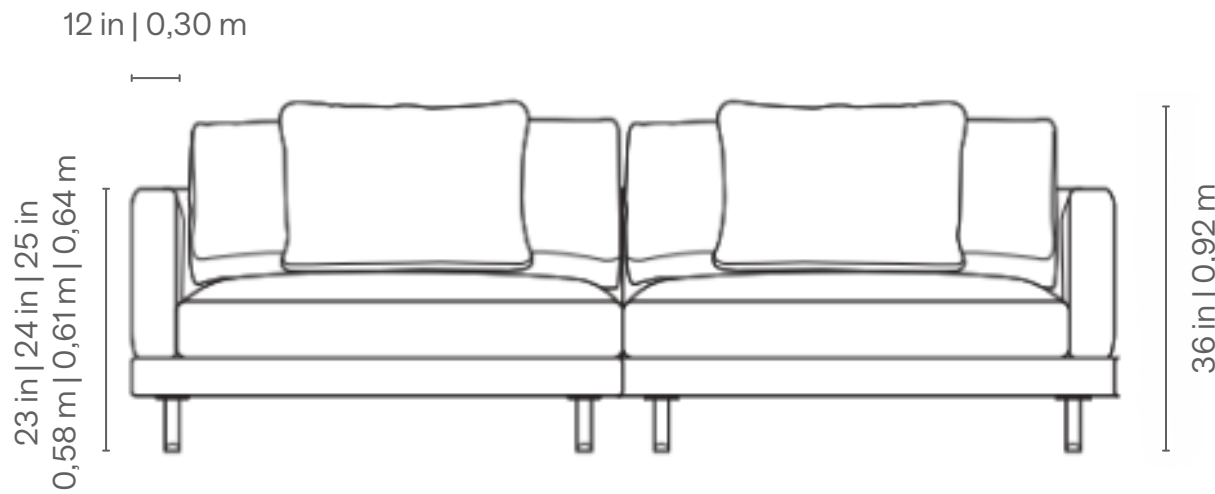

ARAGON

LIVING ROOM SOFAS
SOFÁS LIVING | SOFÁS PARA LIVING

HARMONY