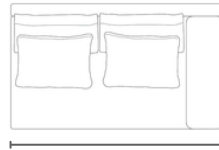

# ARAGON

LIVING ROOM SOFAS  
SOFÁS LIVING | SOFÁS PARA LIVING

1 ARM / 1 SEAT

43 x 39 in   1,10 x 1,00 m	1 Pillows
47 x 39 in   1,20 x 1,00 m	1 Pillows
51 x 39 in   1,30 x 1,00 m	1 Pillows
55 x 39 in   1,40 x 1,00 m	1 Pillows
59 x 39 in   1,50 x 1,00 m	1 Pillows
63 x 39 in   1,60 x 1,00 m	1 Pillows

1 ARM / 1 SEAT

75 x 39 in   1,90 x 1,00 m	2 Pillows
83 x 39 in   2,10 x 1,00 m	2 Pillows
91 x 39 in   2,30 x 1,00 m	2 Pillows
98 x 39 in   2,50 x 1,00 m	2 Pillows
106 x 39 in   2,70 x 1,00 m	2 Pillows
114 x 39 in   2,90 x 1,00 m	2 Pillows