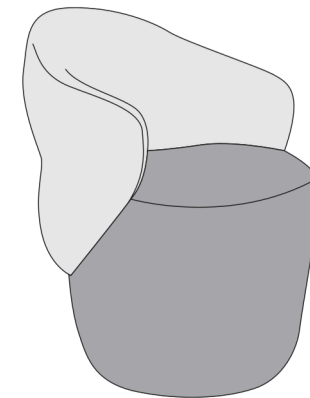

DESIRÉE

DINING CHAIRS
CADEIRAS | SILLAS

HARMONY