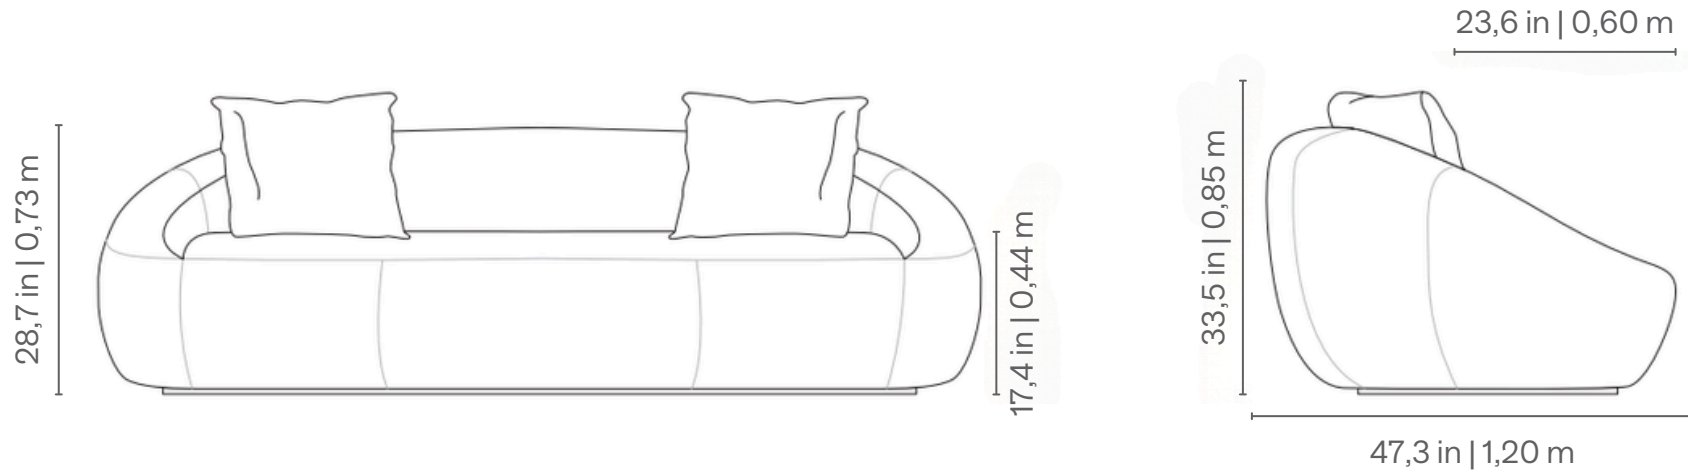

DESIR

LIVING ROOM SOFAS
SOFÁS LIVING | SOFÁS PARA LIVING

HARMONY