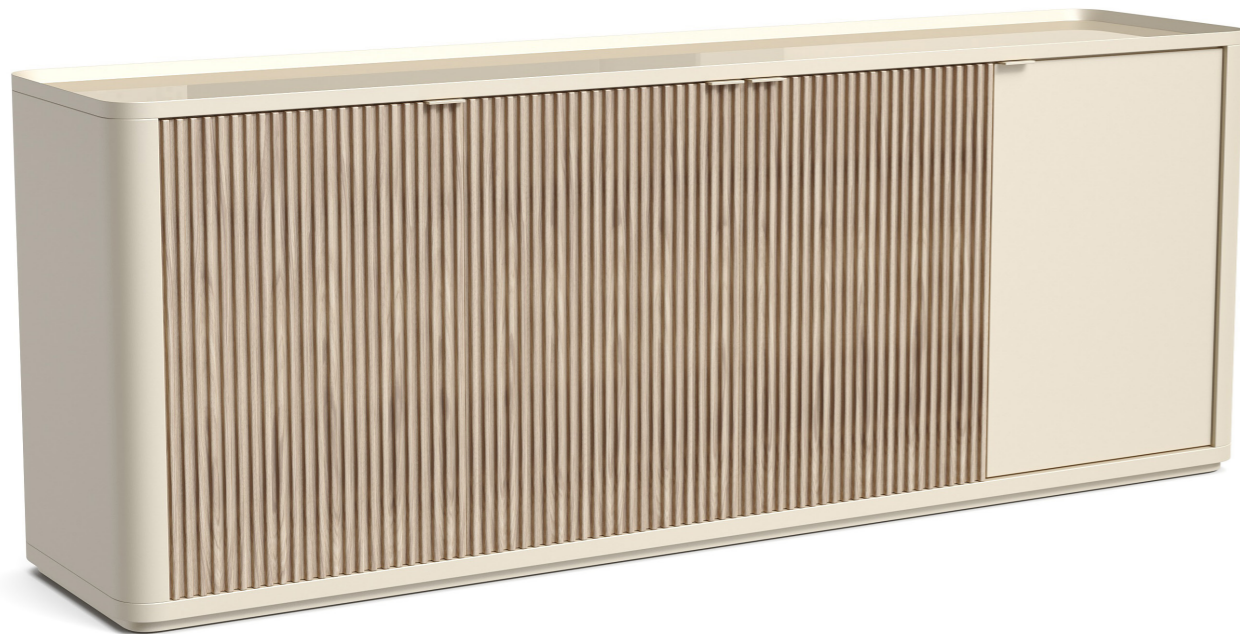

YOKO

DIMENSIONS

W 87"
D 22"
H 31"

FINISHES

CHAMPAGNE
NATURAL OAK DOORS
CHAMPAGNE PAINTED GLASS

DETAILS

CHAMPAGNE