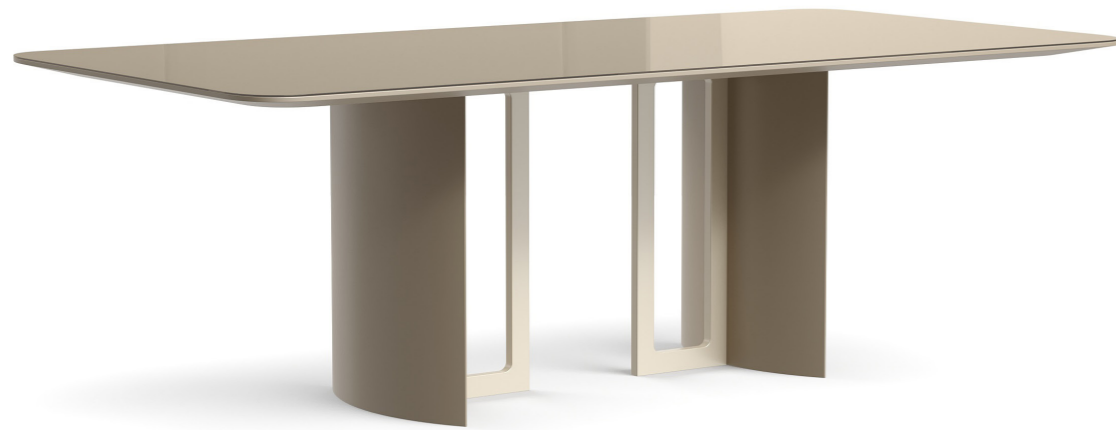

URBAN

DIMENSIONS

W 118"
D 47"
H 30"

FINISHES

COSMIC BRONZE
COSMIC BRONZE PAINTED GLASS

DETAILS

CHAMPAGNE

FINISHES

ITALIAN ELM
STARDUST PAINTED GLASS

DETAILS

STARDUST

URBAN

DIMENSIONS

W 94"
D 47"
H 30"

FINISHES

STARDUST
STARDUST PAINTED GLASS