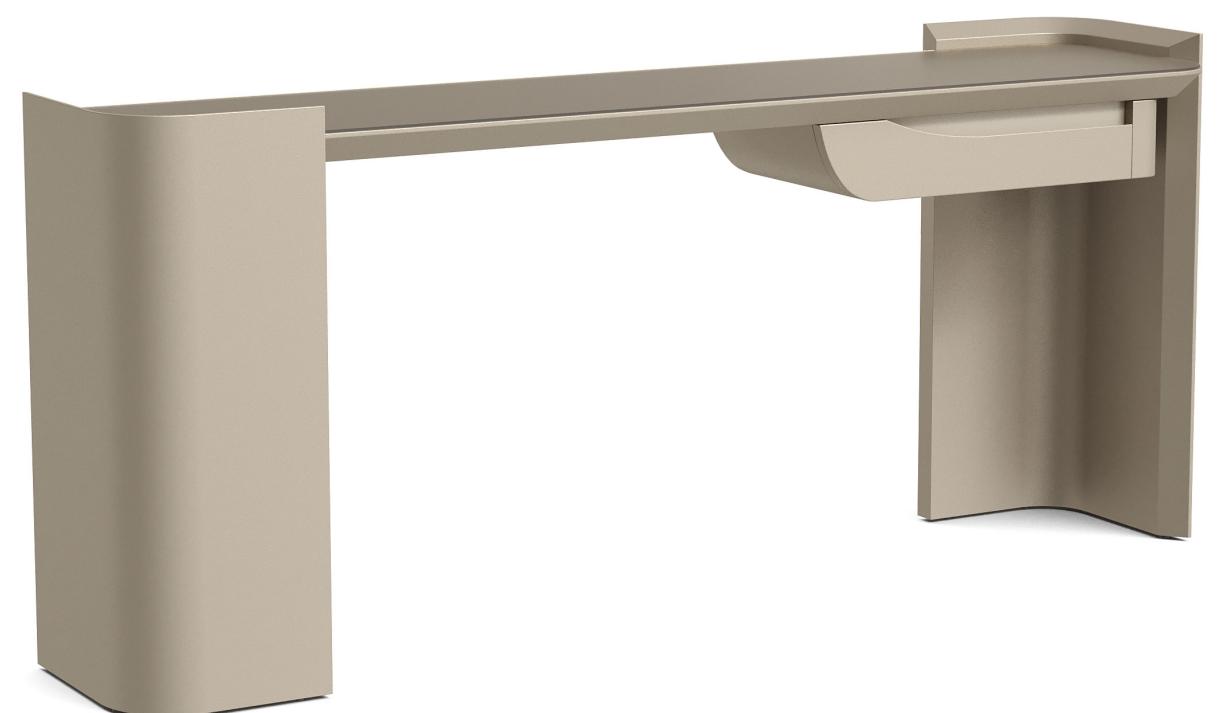

## DIMENSIONS

W 71"  
D 20"  
H 31"

## FINISHES

NATURAL OAK  
CHAMPAGNE FROSTED PAINTED GLASS

## FINISHES

STARDUST  
STARDUST PAINTED GLASS