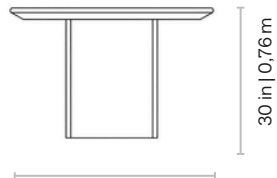

HARMONY

KOVAK
DINING TABLES
MESAS DE JANTAR | MESAS DE COMEDOR

KOVAK

DINING TABLES
MESAS DE JANTAR | MESAS DE COMEDOR

HARMONY

KOVAK

DINING TABLES
MESAS DE JANTAR | MESAS DE COMEDOR

W 79 in | 2,01 m
W 87 in | 2,21 m
W 94 in | 2,39 m
W 106 in | 2,69 m
W 118 in | 3,00 m

D 47 in | 1,20 m

30 in | 0,76 m

HARMONY

KOVAK

DINING TABLES
MESAS DE JANTAR | M E S A S D E C O M E D O R

Top finishes:

Laminate, special laminate, and lacquered laminate, lacquer, painted/frosted glass, mirror, marble and honed marble.