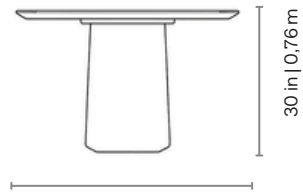

# SOLE

DINING TABLES  
MESAS DE JANTAR | MESAS DE COMEDOR

W 71 in | 1,80 m  
W 79 in | 2,01 m  
W 87 in | 2,21 m  
W 94 in | 2,39 m  
W 106 in | 2,69 m  
W 118 in | 3,00 m

D 47 in | 1,20 m

30 in | 0,76 m