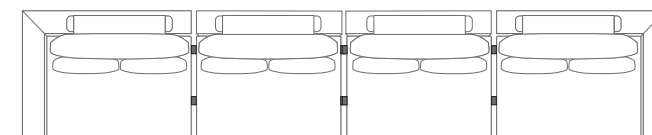

DIMENSIONS

W 126"
D 126"
H 35"

2 SEATS + CORNER CHAISE+ ARMLESS

DIMENSIONS

W 148"
D 100"
H 35"

4 SEATS

DIMENSIONS

W 174"
D 41"
H 35"