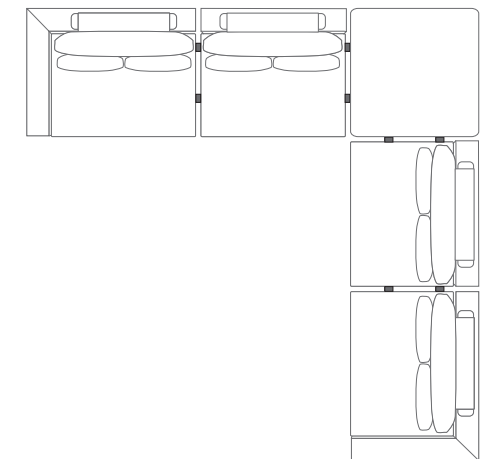

ARMLESS

DIMENSIONS

W 39"
D 41"
H 35"

CORNER CHAISE

DIMENSIONS

W 61"
D 61"
H 35"

CORNER OTTOMAN

DIMENSIONS

W 41"
D 41"
H 17"

LEFT/RIGHT ARM 2 SEATS

DIMENSIONS

W 87"
D 41"
H 35"

LAYOUTS WE LOVE

2 SEATS + CORNER CHAISE

DIMENSIONS

W 148"
D 61"
H 35"

DIMENSIONS

W 126"
D 126"
H 35"

2 SEATS + CORNER CHAISE+ ARMLESS

DIMENSIONS

W 148"
D 100"
H 35"

4 SEATS

DIMENSIONS

W 174"
D 41"
H 35"