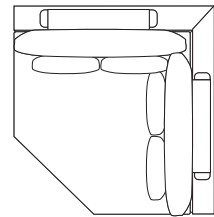

DIMENSIONS

W 94"
D 41"
H 35"

4 SEATS

DIMENSIONS

W 147"
D 108"
H 35"

3 SEATS

DIMENSIONS

W 133"
D 41"
H 35"

LEFT/RIGHT ARM

DIMENSIONS

W 55"
D 41"
H 35"

ARMLESS

DIMENSIONS

W 47"
D 41"
H 35"

CORNER CHAISE

DIMENSIONS

W 61"
D 61"
H 35"

RIGHT CHAISE

DIMENSIONS

W 55"
D 63"
H 35"

OTTOMAN

DIMENSIONS

W 39"
D 22"
H 17"

LAYOUTS WE LOVE