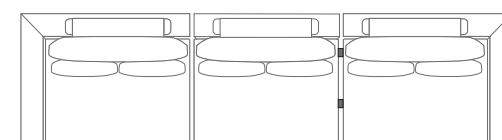

2 SEATS

DIMENSIONS

W 110"
D 41"
H 35"

4 SEATS

DIMENSIONS

W 163"
D 116"
H 35"

3 SEATS

DIMENSIONS

W 157"
D 41"
H 35"

2 SEATS + CORNER CHAISE

DIMENSIONS

W 163"
D 61"
H 35"

SAN MIGUEL

AS SHOWN

LIMITED AVAILABILITY

DIMENSIONS