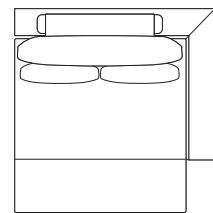

DIMENSIONS

W 94"
D 41"
H 35"

4 SEATS

DIMENSIONS

W 147"
D 108"
H 35"

3 SEATS

DIMENSIONS

W 133"
D 41"
H 35"

LIMITED AVAILABILITY

DIMENSIONS

W 163"
D 61"
H 35"

FABRIC

BOUCLE 1817 IVORY (M1114)

MODULES

CORNER CHAISE
ARMLESS
RIGHT ARM

MODULES

LEFT/RIGHT ARM

DIMENSIONS

W 55"
D 41"
H 35"

ARMLESS

DIMENSIONS

W 47"
D 41"
H 35"

CORNER CHAISE

DIMENSIONS

W 61"
D 61"
H 35"

RIGHT CHAISE

DIMENSIONS

W 55"
D 63"
H 35"

OTTOMAN

DIMENSIONS

W 39"
D 22"
H 17"

LAYOUTS WE LOVE