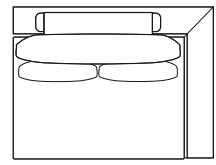

SAN MIGUEL

AS SHOWN

DIMENSIONS

W 147"
D 61"
H 35"

FABRIC

LINEN SAND (M1124)

MODULES

CORNER CHAISE
ARMLESS
LEFT ARM

MODULES

LEFT/RIGHT ARM

DIMENSIONS

W 47"
D 41"
H 35"

LEFT/RIGHT CHAISE

DIMENSIONS

W 47"
D 63"
H 35"

LIMITED AVAILABILITY

ARMLESS

DIMENSIONS

W 39"
D 41"
H 35"

CORNER CHAISE

DIMENSIONS

W 61"
D 61"
H 35"

CORNER OTTOMAN

DIMENSIONS

W 41"
D 41"
H 17"

LEFT/RIGHT ARM 2 SEATS

DIMENSIONS

W 87"
D 41"
H 35"

LAYOUTS WE LOVE

2 SEATS + CORNER CHAISE

DIMENSIONS

W 148"
D 61"
H 35"