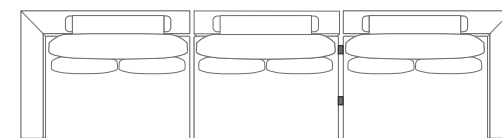

DIMENSIONS

W 94"
D 41"
H 35"

4 SEATS

DIMENSIONS

W 147"
D 108"
H 35"

3 SEATS

DIMENSIONS

W 133"
D 41"
H 35"

2 SEATS + CHAISE

DIMENSIONS

W 133"
D 63"
H 35"

2 SEATS + CORNER CHAISE

DIMENSIONS

W 147"
D 61"
H 35"

SAN MIGUEL

AS SHOWN