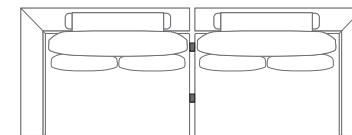

MODULES

LEFT/RIGHT ARM

DIMENSIONS

W 47"
D 41"
H 35"

LEFT/RIGHT CHAISE

DIMENSIONS

W 47"
D 63"
H 35"

LIMITED AVAILABILITY

CORNER CHAISE

DIMENSIONS

W 61"
D 61"
H 35"

LEFT/RIGHT ARM 2 SEATS

DIMENSIONS

W 87"
D 41"
H 35"

LAYOUTS WE LOVE

2 SEATS

DIMENSIONS

W 94"
D 41"
H 35"

4 SEATS

DIMENSIONS

W 147"
D 108"
H 35"

3 SEATS

DIMENSIONS

W 133"
D 41"
H 35"

2 SEATS + CHAISE

DIMENSIONS

W 133"
D 63"
H 35"

2 SEATS + CORNER CHAISE

DIMENSIONS

W 147"
D 61"
H 35"

SAN MIGUEL

AS SHOWN