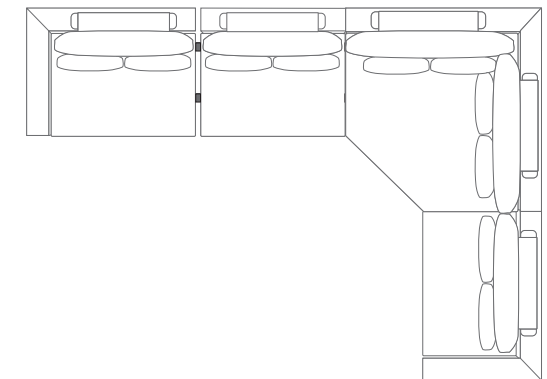

MODULES

LEFT/RIGHT ARM

DIMENSIONS

W 47"
D 41"
H 35"

LEFT/RIGHT CHAISE

DIMENSIONS

W 47"
D 63"
H 35"

LIMITED AVAILABILITY

CORNER CHAISE

DIMENSIONS

W 61"
D 61"
H 35"

LEFT/RIGHT ARM 2 SEATS

DIMENSIONS

W 87"
D 41"
H 35"

LAYOUTS WE LOVE

2 SEATS

DIMENSIONS

W 94"
D 41"
H 35"

4 SEATS

DIMENSIONS

W 147"
D 108"
H 35"

3 SEATS

DIMENSIONS

W 133"
D 41"
H 35"

2 SEATS + CHAISE

DIMENSIONS

W 133"
D 63"
H 35"

2 SEATS + CORNER CHAISE

DIMENSIONS

W 147"
D 61"
H 35"

SAN MIGUEL

AS SHOWN