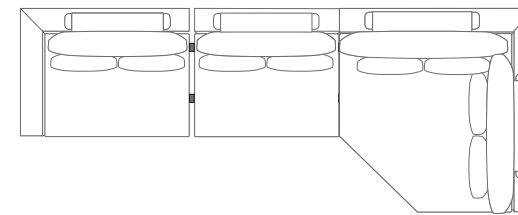

W 39"
D 41"
H 35"

CORNER CHAISE

DIMENSIONS

W 61"
D 61"
H 35"

CORNER OTTOMAN

DIMENSIONS

W 41"
D 41"
H 17"

LEFT/RIGHT ARM 2 SEATS

DIMENSIONS

W 87"
D 41"
H 35"

LAYOUTS WE LOVE

2 SEATS + CORNER CHAISE

DIMENSIONS

W 148"
D 61"
H 35"

DIMENSIONS

W 126"
D 126"
H 35"