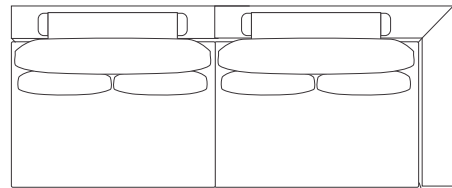

W 39"
D 41"
H 35"

CORNER CHAISE

DIMENSIONS

W 61"
D 61"
H 35"

CORNER OTTOMAN

DIMENSIONS

W 41"
D 41"
H 17"

LEFT/RIGHT ARM 2 SEATS

DIMENSIONS

W 87"
D 41"
H 35"

LAYOUTS WE LOVE

2 SEATS + CORNER CHAISE

DIMENSIONS

W 148"
D 61"
H 35"

DIMENSIONS

W 126"
D 126"
H 35"