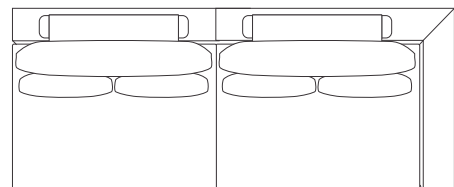

LEFT/RIGHT ARM 2 SEATS

DIMENSIONS

W 87"
D 41"
H 35"