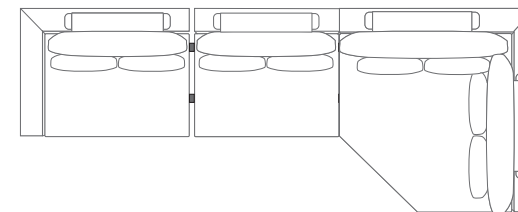

ARMLESS

DIMENSIONS

W 39"
D 41"
H 35"

CORNER CHAISE

DIMENSIONS

W 61"
D 61"
H 35"

CORNER OTTOMAN

DIMENSIONS

W 41"
D 41"
H 17"

LEFT/RIGHT ARM 2 SEATS

DIMENSIONS

W 87"
D 41"
H 35"

LAYOUTS WE LOVE

2 SEATS + CORNER CHAISE

DIMENSIONS

W 148"
D 61"
H 35"

DIMENSIONS

W 126"
D 126"
H 35"

2 SEATS + CORNER CHAISE+ ARMLESS

DIMENSIONS

W 148"
D 100"
H 35"

4 SEATS

DIMENSIONS

W 174"
D 41"
H 35"