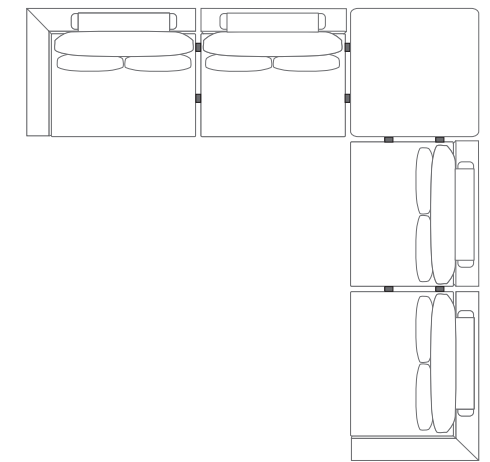

W 39"
D 41"
H 35"

CORNER CHAISE

DIMENSIONS

W 61"
D 61"
H 35"

CORNER OTTOMAN

DIMENSIONS

W 41"
D 41"
H 17"

LEFT/RIGHT ARM 2 SEATS

DIMENSIONS

W 87"
D 41"
H 35"

LAYOUTS WE LOVE

2 SEATS + CORNER CHAISE

DIMENSIONS

W 148"
D 61"
H 35"

DIMENSIONS

W 126"
D 126"
H 35"

2 SEATS + CORNER CHAISE+ ARMLESS

DIMENSIONS

W 148"
D 100"
H 35"

4 SEATS

DIMENSIONS

W 174"
D 41"
H 35"

SAN MIGUEL

AS SHOWN