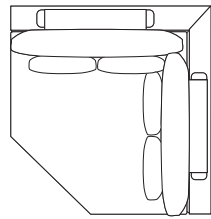

W 157"
D 41"
H 35"

2 SEATS + CORNER CHAISE

DIMENSIONS

W 163"
D 61"
H 35"

SAN MIGUEL

AS SHOWN

LIMITED AVAILABILITY

DIMENSIONS

W 148"
D 61"
H 35"

FABRIC

DEGREE LINEN SAND (Q1123)

MODULES

CORNER CHAISE
LEFT ARM 2 SEATS

MODULES

ARMLESS

DIMENSIONS

W 39"
D 41"
H 35"

CORNER CHAISE

DIMENSIONS

W 61"
D 61"
H 35"

CORNER OTTOMAN

DIMENSIONS

W 41"
D 41"
H 17"

LEFT/RIGHT ARM 2 SEATS