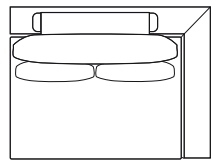

DIMENSIONS

W 94"
D 41"
H 35"

4 SEATS

DIMENSIONS

W 147"
D 108"
H 35"

3 SEATS

DIMENSIONS

W 133"
D 41"
H 35"

2 SEATS + CHAISE

DIMENSIONS

W 133"
D 63"
H 35"

2 SEATS + CORNER CHAISE

DIMENSIONS

W 147"
D 61"
H 35"

SAN MIGUEL

AS SHOWN

LIMITED AVAILABILITY

DIMENSIONS

W 163"
D 61"
H 35"

FABRIC

BOUCLE 1817 IVORY (M1114)

MODULES

CORNER CHAISE
ARMLESS
RIGHT ARM

MODULES

LEFT/RIGHT ARM

DIMENSIONS

W 55"
D 41"
H 35"

ARMLESS

DIMENSIONS

W 47"
D 41"
H 35"

CORNER CHAISE

DIMENSIONS