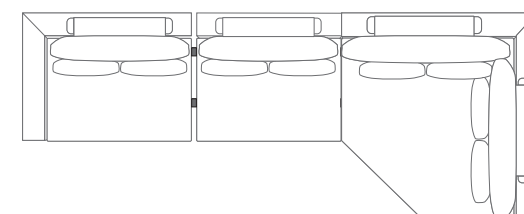

2 SEATS

DIMENSIONS

W 110"
D 41"
H 35"

4 SEATS

DIMENSIONS

W 163"
D 116"
H 35"

3 SEATS

DIMENSIONS

W 157"
D 41"
H 35"

2 SEATS + CORNER CHAISE

DIMENSIONS

W 163"
D 61"
H 35"

SAN MIGUEL

AS SHOWN

LIMITED AVAILABILITY

DIMENSIONS