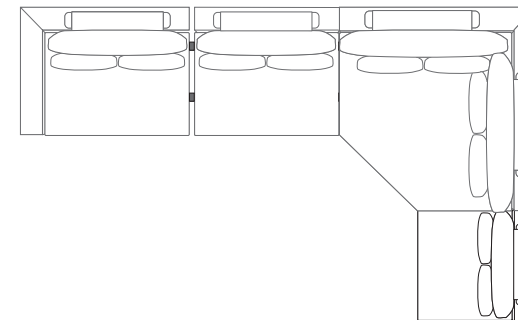

DIMENSIONS

W 87"
D 41"
H 35"

LAYOUTS WE LOVE

2 SEATS + CORNER CHAISE

DIMENSIONS

W 148"
D 61"
H 35"

DIMENSIONS

W 126"
D 126"
H 35"

2 SEATS + CORNER CHAISE+ ARMLESS

DIMENSIONS

W 148"
D 100"
H 35"

4 SEATS

DIMENSIONS

W 174"
D 41"
H 35"

SAN MIGUEL

AS SHOWN