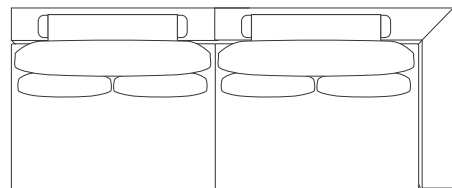

LEFT/RIGHT ARM 2 SEATS

DIMENSIONS

W 87"
D 41"
H 35"