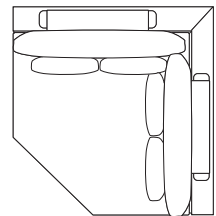

CORNER CHAISE

DIMENSIONS

W 61"
D 61"
H 35"