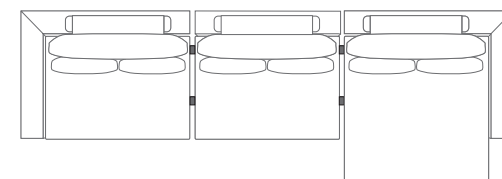

DIMENSIONS

W 94"
D 41"
H 35"

4 SEATS

DIMENSIONS

W 147"
D 108"
H 35"

3 SEATS

DIMENSIONS

W 133"
D 41"
H 35"

2 SEATS + CHAISE

DIMENSIONS

W 133"
D 63"
H 35"

2 SEATS + CORNER CHAISE

DIMENSIONS

W 147"
D 61"
H 35"

SAN MIGUEL

AS SHOWN