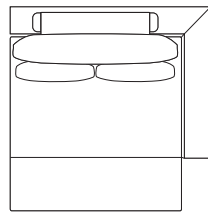

SAN MIGUEL

AS SHOWN

DIMENSIONS

W 147"
D 61"
H 35"

FABRIC

LINEN SAND (M1124)

MODULES

CORNER CHAISE
ARMLESS
LEFT ARM

MODULES

LEFT/RIGHT ARM

DIMENSIONS

W 47"
D 41"
H 35"

LEFT/RIGHT CHAISE

DIMENSIONS

W 47"
D 63"
H 35"

LIMITED AVAILABILITY

DIMENSIONS

W 94"
D 41"
H 35"

4 SEATS

DIMENSIONS

W 147"
D 108"
H 35"

3 SEATS

DIMENSIONS

W 133"
D 41"
H 35"

ARMLESS

DIMENSIONS

W 39"
D 41"
H 35"

CORNER CHAISE

DIMENSIONS

W 61"
D 61"
H 35"

CORNER OTTOMAN

DIMENSIONS