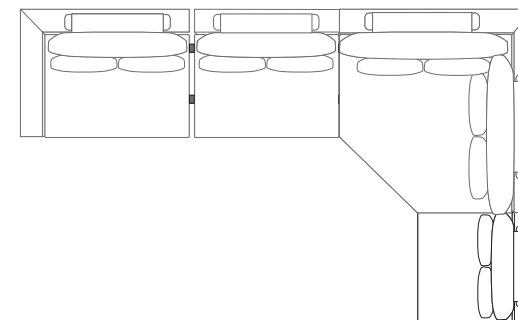

ARMLESS

DIMENSIONS

W 39"
D 41"
H 35"

CORNER CHAISE

DIMENSIONS

W 61"
D 61"
H 35"

CORNER OTTOMAN

DIMENSIONS

W 41"
D 41"
H 17"

LEFT/RIGHT ARM 2 SEATS

DIMENSIONS

W 87"
D 41"
H 35"

LAYOUTS WE LOVE

2 SEATS + CORNER CHAISE

DIMENSIONS

W 148"
D 61"
H 35"

DIMENSIONS

W 126"
D 126"
H 35"

2 SEATS + CORNER CHAISE+ ARMLESS

DIMENSIONS

W 148"
D 100"
H 35"

4 SEATS

DIMENSIONS

W 174"
D 41"
H 35"