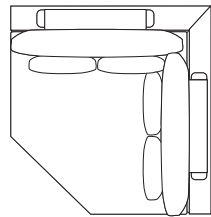

2 SEATS + CORNER CHAISE+ ARMLESS

DIMENSIONS

W 148"
D 100"
H 35"

4 SEATS

DIMENSIONS

W 174"
D 41"
H 35"

SAN MIGUEL

AS SHOWN

LIMITED AVAILABILITY

DIMENSIONS

W 148"
D 61"
H 35"

FABRIC

THICK WEAVE SAND (Q1146)

MODULES

CORNER CHAISE
LEFT ARM 2 SEATS

MODULES

ARMLESS

DIMENSIONS

W 39"
D 41"
H 35"

CORNER CHAISE

DIMENSIONS

W 61"
D 61"
H 35"

CORNER OTTOMAN

DIMENSIONS