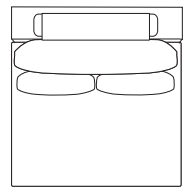

2 SEATS + CORNER CHAISE+ ARMLESS

DIMENSIONS

W 148"
D 100"
H 35"

4 SEATS

DIMENSIONS

W 174"
D 41"
H 35"

SAN MIGUEL

AS SHOWN

LIMITED AVAILABILITY

DIMENSIONS

W 148"
D 61"
H 35"

FABRIC

THICK WEAVE SAND (Q1146)

MODULES

CORNER CHAISE
LEFT ARM 2 SEATS

MODULES

ARMLESS

DIMENSIONS

W 39"
D 41"
H 35"

CORNER CHAISE

DIMENSIONS

W 61"
D 61"
H 35"

CORNER OTTOMAN

DIMENSIONS