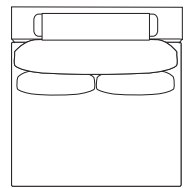

W 157"
D 41"
H 35"

2 SEATS + CORNER CHAISE

DIMENSIONS

W 163"
D 61"
H 35"

SAN MIGUEL

AS SHOWN

LIMITED AVAILABILITY

DIMENSIONS

W 148"
D 61"
H 35"

FABRIC

DEGREE LINEN SAND (Q1123)

MODULES

CORNER CHAISE
LEFT ARM 2 SEATS

MODULES

ARMLESS

DIMENSIONS

W 39"
D 41"
H 35"

CORNER CHAISE

DIMENSIONS

W 61"
D 61"
H 35"

CORNER OTTOMAN

DIMENSIONS

W 41"
D 41"
H 17"

LEFT/RIGHT ARM 2 SEATS