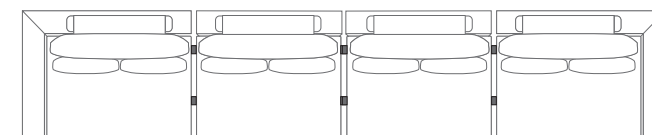

DIMENSIONS

W 87"
D 41"
H 35"

LAYOUTS WE LOVE

2 SEATS + CORNER CHAISE

DIMENSIONS

W 148"
D 61"
H 35"

DIMENSIONS

W 126"
D 126"
H 35"

2 SEATS + CORNER CHAISE+ ARMLESS

DIMENSIONS

W 148"
D 100"
H 35"

4 SEATS

DIMENSIONS

W 174"
D 41"
H 35"

SAN MIGUEL

AS SHOWN