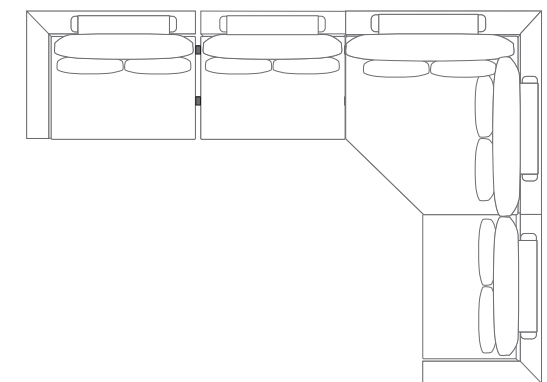

LEFT/RIGHT ARM

DIMENSIONS

W 55"
D 41"
H 35"

ARMLESS

DIMENSIONS

W 47"
D 41"
H 35"

CORNER CHAISE

DIMENSIONS

W 61"
D 61"
H 35"

RIGHT CHAISE

DIMENSIONS

W 55"
D 63"
H 35"

OTTOMAN

DIMENSIONS

W 39"
D 22"
H 17"

LAYOUTS WE LOVE

2 SEATS

DIMENSIONS

W 110"
D 41"
H 35"

4 SEATS

DIMENSIONS

W 163"
D 116"
H 35"

3 SEATS

DIMENSIONS

W 157"
D 41"
H 35"

2 SEATS + CORNER CHAISE

DIMENSIONS

W 163"
D 61"
H 35"

SAN MIGUEL

AS SHOWN

LIMITED AVAILABILITY

DIMENSIONS