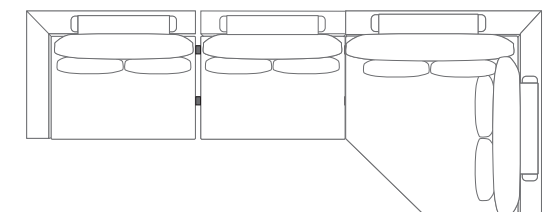

DIMENSIONS

W 94"
D 41"
H 35"

4 SEATS

DIMENSIONS

W 147"
D 108"
H 35"

3 SEATS

DIMENSIONS

W 133"
D 41"
H 35"

2 SEATS + CHAISE

DIMENSIONS

W 133"
D 63"
H 35"

2 SEATS + CORNER CHAISE

DIMENSIONS

W 147"
D 61"
H 35"

SAN MIGUEL

AS SHOWN