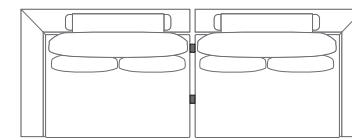

LEFT/RIGHT ARM

DIMENSIONS

W 55"
D 41"
H 35"

ARMLESS

DIMENSIONS

W 47"
D 41"
H 35"

CORNER CHAISE

DIMENSIONS

W 61"
D 61"
H 35"

RIGHT CHAISE

DIMENSIONS

W 55"
D 63"
H 35"

OTTOMAN

DIMENSIONS

W 39"
D 22"
H 17"

LAYOUTS WE LOVE

2 SEATS

DIMENSIONS

W 110"
D 41"
H 35"

4 SEATS

DIMENSIONS

W 163"
D 116"
H 35"

3 SEATS

DIMENSIONS

W 157"
D 41"
H 35"

2 SEATS + CORNER CHAISE

DIMENSIONS

W 163"
D 61"
H 35"

SAN MIGUEL

AS SHOWN

LIMITED AVAILABILITY

DIMENSIONS