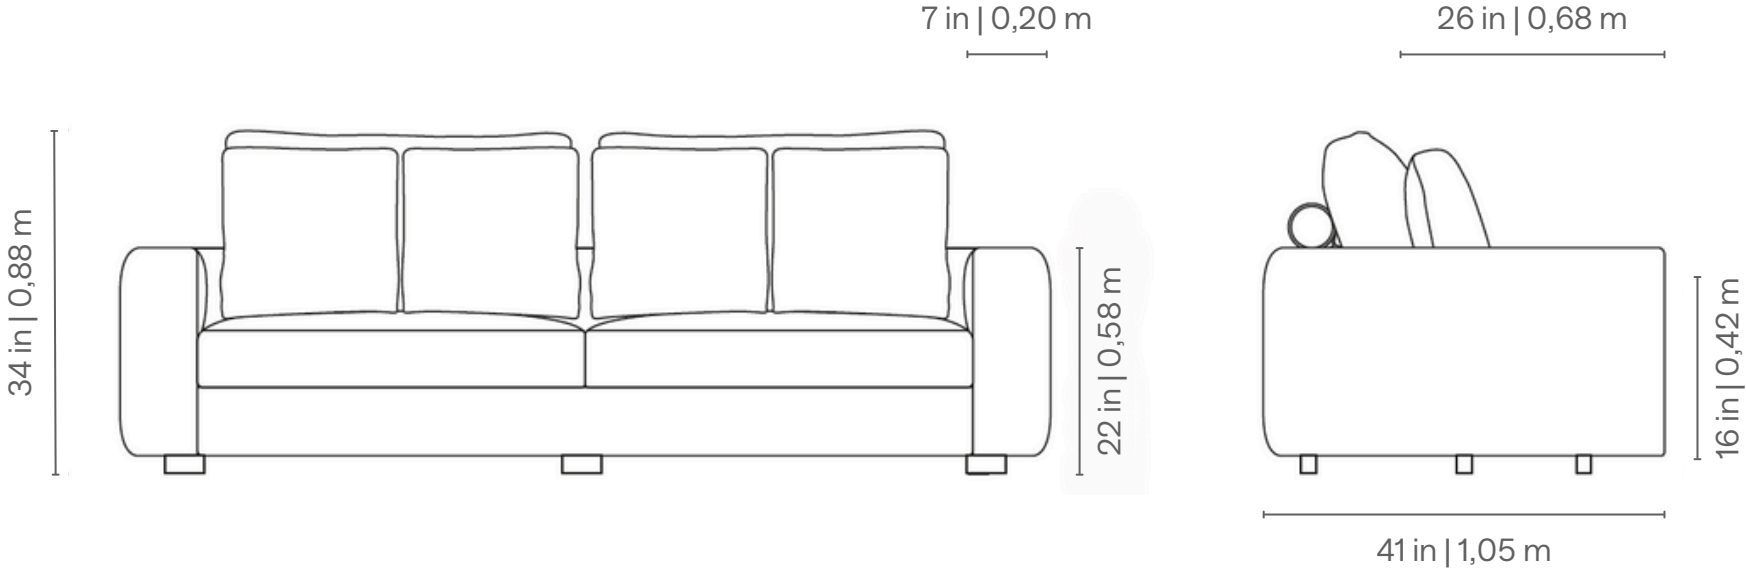

LIVING ROOM SOFAS
SOFÁS LIVING | SOFÁS PARA LIVING

HARMONY

SAN MIGUEL

LIVING ROOM SOFAS
SOFÁS LIVING | SOFÁS PARA LIVING

2 ARMS / 2 SEATS

110 x 41 in | 2,80 x 1,00 m 4 Pillows
118 x 41 in | 3,00 x 1,00 m 4 Pillows

1 ARM / 1 SEAT

47 x 41 in | 1,20 x 1,00 m 2 Pillows
51 x 41 in | 1,30 x 1,00 m 2 Pillows
55 x 41 in | 1,40 x 1,00 m 2 Pillows
59 x 41 in | 1,50 x 1,00 m 2 Pillows

1 ARM / 2 SEATS

86 x 41 in | 2,20 x 1,00 m 4 Pillows
94 x 41 in | 2,40 x 1,00 m 4 Pillows
102 x 41 in | 2,60 x 1,00 m 4 Pillows
110 x 41 in | 2,80 x 1,00 m 4 Pillows

CORNER

41 x 41 in | 1,05 x 1,05 m 2 Pillows

CHAISE - 1 ARM / 1 SEAT

51 x 63 in | 1,30 x 1,60 m 2 Pillows
55 x 63 in | 1,40 x 1,60 m 2 Pillows

OTTOMAN

39 x 21 in | 1,00 x 0,55 m
43 x 21 in | 1,10 x 0,55 m
47 x 21 in | 1,20 x 0,55 m
51 x 21 in | 1,30 x 0,55 m

OTTOMAN CORNER

41 x 41 in | 1,05 x 1,05 m

HARMONY

fabric direction
of the modulations

SAN MIGUEL

LIVING ROOM SOFAS
SOFÁS LIVING | SOFÁS PARA LIVING

Fixed seat, loose backrest cushion, fixed cylindrical cushion for back support and 45x55cm decorative cushions. Carbon steel bases available in microtextured electrostatic or metallic painting. Black injected polypropylene feet.