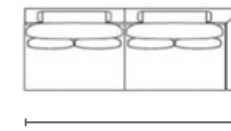

LIVING ROOM SOFAS
SOFÁS LIVING | SOFÁS PARA LIVING

HARMONY

SAN MIGUEL

LIVING ROOM SOFAS
SOFÁS LIVING | SOFÁS PARA LIVING

2 ARMS / 2 SEATS

110 x 41 in | 2,80 x 1,00 m 4 Pillows
118 x 41 in | 3,00 x 1,00 m 4 Pillows

1 ARM / 1 SEAT

47 x 41 in | 1,20 x 1,00 m 2 Pillows
51 x 41 in | 1,30 x 1,00 m 2 Pillows
55 x 41 in | 1,40 x 1,00 m 2 Pillows
59 x 41 in | 1,50 x 1,00 m 2 Pillows

1 ARM / 2 SEATS

86 x 41 in | 2,20 x 1,00 m 4 Pillows
94 x 41 in | 2,40 x 1,00 m 4 Pillows
102 x 41 in | 2,60 x 1,00 m 4 Pillows
110 x 41 in | 2,80 x 1,00 m 4 Pillows

ARMLESS / 1 SEAT

39 x 41 in | 1,00 x 1,00 m 2 Pillows
43 x 41 in | 1,10 x 1,00 m 2 Pillows
47 x 41 in | 1,20 x 1,00 m 2 Pillows
51 x 41 in | 1,30 x 1,00 m 2 Pillows

ARMLESS / 2 SEATS

78 x 41 in | 2,00 x 1,00 m 4 Pillows
86 x 41 in | 2,20 x 1,00 m 4 Pillows
94 x 41 in | 2,40 x 1,00 m 4 Pillows
102 x 41 in | 2,60 x 1,00 m 4 Pillows