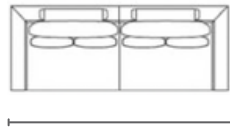

LIVING ROOM SOFAS
SOFÁS LIVING | SOFÁS PARA LIVING

HARMONY

SAN MIGUEL

LIVING ROOM SOFAS
SOFÁS LIVING | SOFÁS PARA LIVING

2 ARMS / 2 SEATS

110 x 41 in | 2,80 x 1,00 m 4 Pillows
118 x 41 in | 3,00 x 1,00 m 4 Pillows

1 ARM / 1 SEAT

47 x 41 in | 1,20 x 1,00 m 2 Pillows
51 x 41 in | 1,30 x 1,00 m 2 Pillows
55 x 41 in | 1,40 x 1,00 m 2 Pillows
59 x 41 in | 1,50 x 1,00 m 2 Pillows

1 ARM / 2 SEATS

86 x 41 in | 2,20 x 1,00 m 4 Pillows
94 x 41 in | 2,40 x 1,00 m 4 Pillows
102 x 41 in | 2,60 x 1,00 m 4 Pillows
110 x 41 in | 2,80 x 1,00 m 4 Pillows