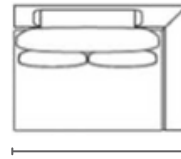

LIVING ROOM SOFAS
SOFÁS LIVING | SOFÁS PARA LIVING

HARMONY

SAN MIGUEL

LIVING ROOM SOFAS
SOFÁS LIVING | SOFÁS PARA LIVING

2 ARMS / 2 SEATS

110 x 41 in | 2,80 x 1,00 m 4 Pillows
118 x 41 in | 3,00 x 1,00 m 4 Pillows

1 ARM / 1 SEAT

47 x 41 in | 1,20 x 1,00 m 2 Pillows
51 x 41 in | 1,30 x 1,00 m 2 Pillows
55 x 41 in | 1,40 x 1,00 m 2 Pillows
59 x 41 in | 1,50 x 1,00 m 2 Pillows

1 ARM / 2 SEATS

86 x 41 in | 2,20 x 1,00 m 4 Pillows
94 x 41 in | 2,40 x 1,00 m 4 Pillows
102 x 41 in | 2,60 x 1,00 m 4 Pillows
110 x 41 in | 2,80 x 1,00 m 4 Pillows

ARMLESS / 1 SEAT

39 x 41 in | 1,00 x 1,00 m 2 Pillows
43 x 41 in | 1,10 x 1,00 m 2 Pillows
47 x 41 in | 1,20 x 1,00 m 2 Pillows
51 x 41 in | 1,30 x 1,00 m 2 Pillows

ARMLESS / 2 SEATS

78 x 41 in | 2,00 x 1,00 m 4 Pillows
86 x 41 in | 2,20 x 1,00 m 4 Pillows
94 x 41 in | 2,40 x 1,00 m 4 Pillows
102 x 41 in | 2,60 x 1,00 m 4 Pillows