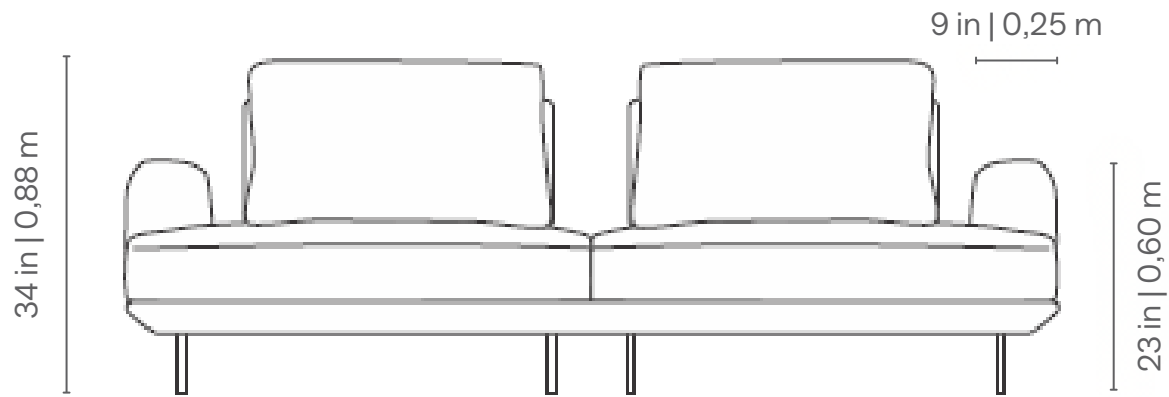

LIVING ROOM SOFAS
SOFÁS LIVING | SOFÁS PARA LIVING

HARMONY

RIALTO

LIVING ROOM SOFAS
SOFÁS LIVING | SOFÁS PARA LIVING

1 ARM

49 x 49 in | 1,25 x 1,20 m
53 x 49 in | 1,35 x 1,20 m
57 x 49 in | 1,45 x 1,20 m

ARMLESS

39 x 49 in | 1,00 x 1,20 m
43 x 49 in | 1,10 x 1,20 m
47 x 49 in | 1,20 x 1,20 m

CORNER OTTOMAN

47 x 49 in | 1,20 x 1,20 m
78 x 49 in | 2,00 x 1,20 m

MIDDLE OTTOMAN

35 x 49 in | 0,90 x 1,20 m
39 x 49 in | 1,00 x 1,20 m
43 x 49 in | 1,10 x 1,20 m
47 x 49 in | 1,20 x 1,20 m

CORNER CHAISE

82 x 65 in | 2,10 x 1,65 m

HARMONY

fabric direction
of the modulations

RIALTO

LIVING ROOM SOFAS
SOFÁS LIVING | SOFÁS PARA LIVING

1 ARM / 2 SEATS

88 x 49 in | 2,25 x 1,20 m
96 x 49 in | 2,45 x 1,20 m
104 x 49 in | 2,65 x 1,20 m

ARMLESS / 2 SEATS

78 x 49 in | 2,00 x 1,20 m
86 x 49 in | 2,20 x 1,20 m
94 x 49 in | 2,40 x 1,20 m

HARMONY

fabric direction
of the modulations

RIALTO

LIVING ROOM SOFAS
SOFÁS LIVING | SOFÁS PARA LIVING

Fixed seat and armrests. Retractable backrest with option of manual or electric opening. Fixed seat cushion. Loose backrest cushion. Carbon steel feet available in metallic or microtextured electrostatic painting.