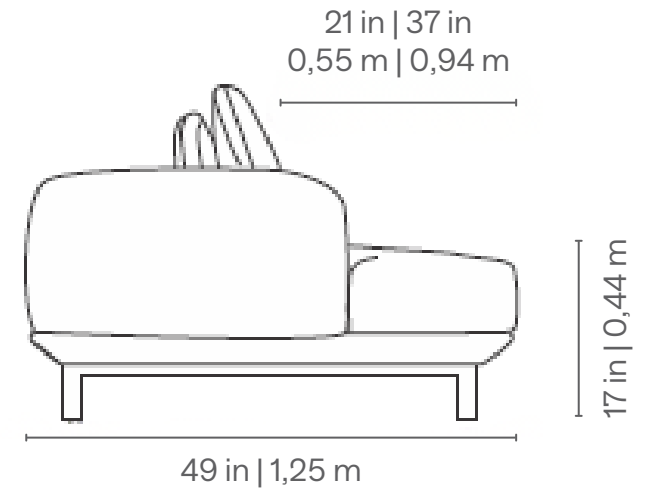

LIVING ROOM SOFAS
SOFÁS LIVING | SOFÁS PARA LIVING

HARMONY

RIALTO

LIVING ROOM SOFAS
SOFÁS LIVING | SOFÁS PARA LIVING

1 ARM

49 x 49 in | 1,25 x 1,20 m
53 x 49 in | 1,35 x 1,20 m
57 x 49 in | 1,45 x 1,20 m

ARMLESS

39 x 49 in | 1,00 x 1,20 m
43 x 49 in | 1,10 x 1,20 m
47 x 49 in | 1,20 x 1,20 m

CORNER OTTOMAN

47 x 49 in | 1,20 x 1,20 m
78 x 49 in | 2,00 x 1,20 m

MIDDLE OTTOMAN

35 x 49 in | 0,90 x 1,20 m
39 x 49 in | 1,00 x 1,20 m
43 x 49 in | 1,10 x 1,20 m
47 x 49 in | 1,20 x 1,20 m

CORNER CHAISE

82 x 65 in | 2,10 x 1,65 m

HARMONY

fabric direction
of the modulations

RIALTO

LIVING ROOM SOFAS
SOFÁS LIVING | SOFÁS PARA LIVING

1 ARM / 2 SEATS

88 x 49 in | 2,25 x 1,20 m
96 x 49 in | 2,45 x 1,20 m
104 x 49 in | 2,65 x 1,20 m

ARMLESS / 2 SEATS

78 x 49 in | 2,00 x 1,20 m
86 x 49 in | 2,20 x 1,20 m
94 x 49 in | 2,40 x 1,20 m

HARMONY

fabric direction
of the modulations

RIALTO

LIVING ROOM SOFAS
SOFÁS LIVING | SOFÁS PARA LIVING

Fixed seat and armrests. Retractable backrest with option of manual or electric opening. Fixed seat cushion. Loose backrest cushion. Carbon steel feet available in metallic or microtextured electrostatic painting.