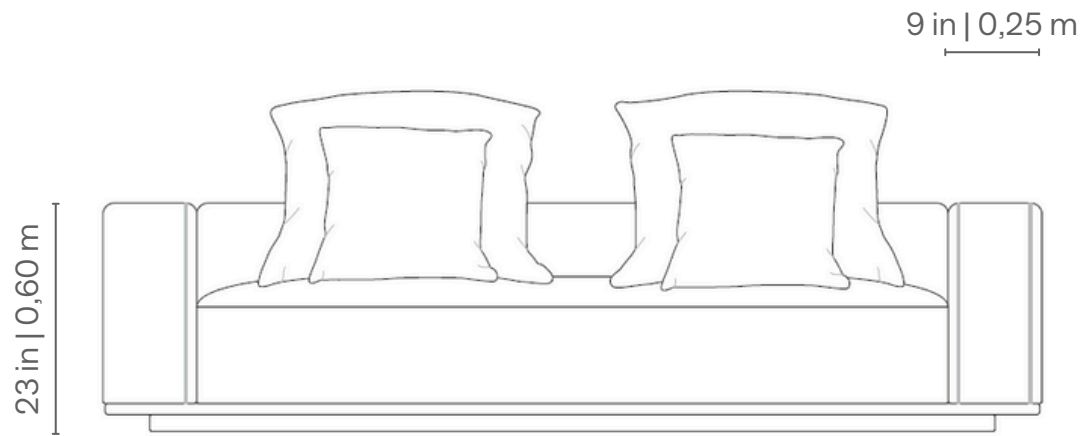

REFUGE

LIVING ROOM SOFAS
SOFÁS LIVING | SOFÁS PARA LIVING

HARMONY