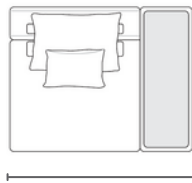

## LIVING ROOM SOFAS SOFÁS LIVING | SOFÁS PARA LIVING

1 ARM

49 x 43 in   1,25 x 1,10 m	1 Pillows
53 x 43 in   1,35 x 1,10 m	1 Pillows
57 x 43 in   1,45 x 1,10 m	1 Pillows
61 x 43 in   1,55 x 1,10 m	1 Pillows

1 ARM / 1 SEAT

88 x 43 in   2,25 x 1,10 m	2 Pillows
96 x 43 in   2,45 x 1,10 m	2 Pillows
104 x 43 in   2,65 x 1,10 m	2 Pillows
112 x 43 in   2,85 x 1,10 m	2 Pillows

ARMLESS

39 x 43 in   1,00 x 1,10 m	1 Pillows
43 x 43 in   1,10 m x 1,10 m	1 Pillows
47 x 43 in   1,20 x 1,10 m	1 Pillows
51 x 43 in   1,30 x 1,10 m	1 Pillows