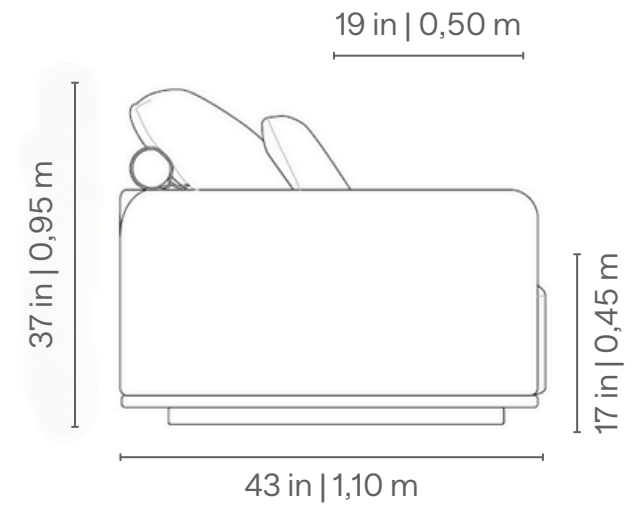

REFUGE

LIVING ROOM SOFAS
SOFÁS LIVING | SOFÁS PARA LIVING

HARMONY