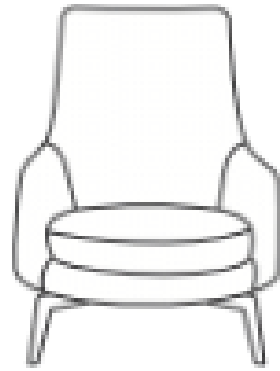

HARMONY

PALERMO

ARMCHAIRS

POLTRONAS | SILLONES

P A L E R M O

ARMCHAIRS
POLTRONAS | SILLONES

HARMONY

PALERMO

ARMCHAIRS
POLTRONAS | SILLONES

- BODY
Corpo | Cuerpo
- BOX
Caixa | Caja

HARMONY

PALERMO

ARMCHAIRS
POLTRONAS | SILLONES

Fixed seat, backrest and arms. Armchair and Puff available finishes:

- Swivel Carbon Steel (armchair) / fixed base (puff), also in metallic painting;
- Injected Aluminum feet, available in microtextured electrostatic or metallic painting.