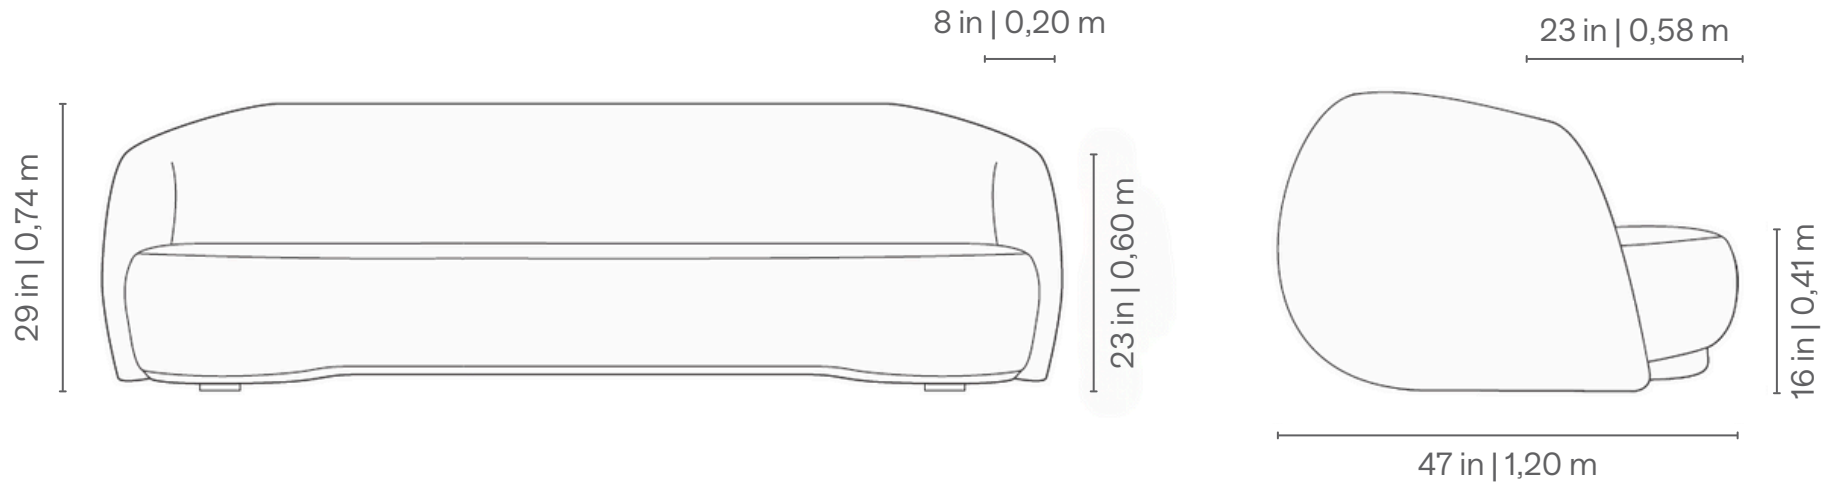

O T O P E N I

LIVING ROOM SOFAS
SOFÁS LIVING | SOFÁS PARA LIVING

HARMONY