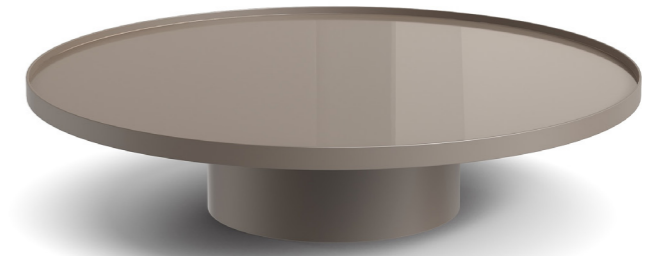

MUSH

LIMITED AVAILABILITY

FINISHES

URANO
URANO PAINTED GLASS

DIMENSIONS

Ø 31"
H 14"

LIMITED AVAILABILITY

FINISHES

URANO
URANO PAINTED GLASS

DIMENSIONS

Ø 39"
H 10"

LIMITED AVAILABILITY

FINISHES

URANO
URANO PAINTED GLASS

DIMENSIONS

Ø 39"
H 12"

MUSH

DIMENSIONS

Ø 35"
H 12"

FINISHES

COSMIC BRONZE
BRONZE MIRROR

DIMENSIONS

Ø 31"
H 15"

FINISHES

COSMIC BRONZE
COSMIC BRONZE PAINTED GLASS

DIMENSIONS

Ø 47"
H 11"

LIMITED AVAILABILITY

LIMITED AVAILABILITY

FINISHES

COSMIC BRONZE
BRONZE MIRROR

FINISHES