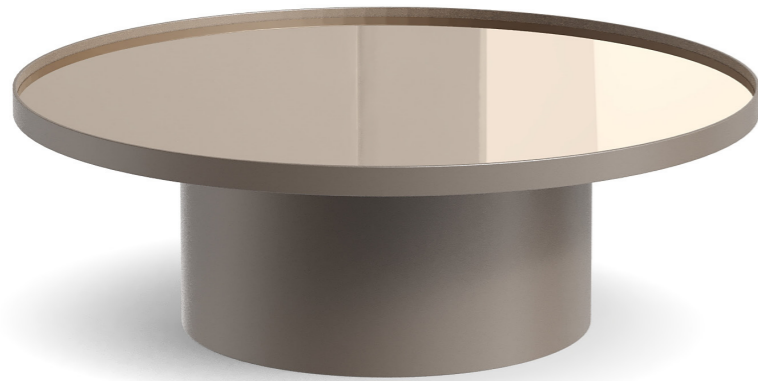

URANO
URANO PAINTED GLASS

DIMENSIONS

Ø 39"
H 10"

LIMITED AVAILABILITY

FINISHES

URANO
URANO PAINTED GLASS

DIMENSIONS

Ø 39"
H 12"

MUSH

DIMENSIONS

Ø 35"
H 12"

FINISHES

COSMIC BRONZE
BRONZE MIRROR

DIMENSIONS

Ø 31"
H 15"

FINISHES

COSMIC BRONZE
COSMIC BRONZE PAINTED GLASS

DIMENSIONS

Ø 47"
H 11"

LIMITED AVAILABILITY

LIMITED AVAILABILITY

FINISHES

COSMIC BRONZE
BRONZE MIRROR

FINISHES

COSMIC BRONZE
COSMIC BRONZE PAINTED GLASS

DIMENSIONS

Ø 31"
H 14"

FINISHES

COSMIC BRONZE
COSMIC BRONZE PAINTED GLASS

DIMENSIONS

Ø 47"
H 10"

MUSH