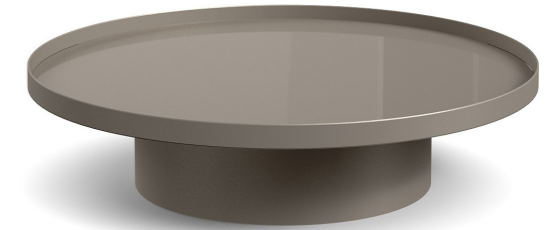

MUSH

LIMITED AVAILABILITY

FINISHES

URANO
URANO PAINTED GLASS

DIMENSIONS

Ø 31"
H 14"

LIMITED AVAILABILITY

FINISHES

URANO
URANO PAINTED GLASS

DIMENSIONS

Ø 39"
H 10"

LIMITED AVAILABILITY

FINISHES

URANO
URANO PAINTED GLASS

DIMENSIONS

Ø 39"
H 12"

MUSH

DIMENSIONS

Ø 35"
H 12"

FINISHES

COSMIC BRONZE
BRONZE MIRROR

DIMENSIONS

Ø 31"
H 15"

FINISHES

COSMIC BRONZE
COSMIC BRONZE PAINTED GLASS

DIMENSIONS

Ø 47"
H 11"

LIMITED AVAILABILITY

LIMITED AVAILABILITY

FINISHES

COSMIC BRONZE
BRONZE MIRROR

FINISHES