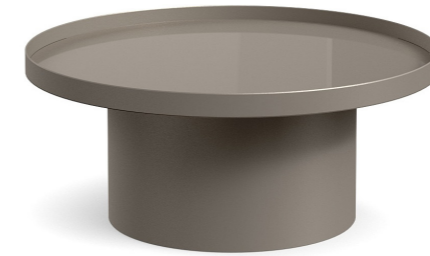

MUSH

LIMITED AVAILABILITY

FINISHES

URANO
URANO PAINTED GLASS

DIMENSIONS

Ø 31"
H 14"

LIMITED AVAILABILITY

FINISHES

URANO
URANO PAINTED GLASS

DIMENSIONS

Ø 39"
H 10"

LIMITED AVAILABILITY

FINISHES

URANO
URANO PAINTED GLASS

DIMENSIONS

Ø 39"
H 12"

MUSH

DIMENSIONS

Ø 35"
H 12"

FINISHES

COSMIC BRONZE
BRONZE MIRROR

DIMENSIONS

Ø 31"
H 15"

FINISHES

COSMIC BRONZE
COSMIC BRONZE PAINTED GLASS

DIMENSIONS

Ø 47"
H 11"

LIMITED AVAILABILITY

LIMITED AVAILABILITY

FINISHES

COSMIC BRONZE
BRONZE MIRROR

FINISHES