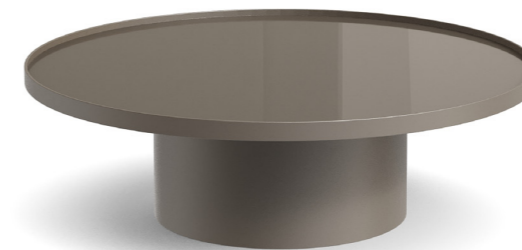

MUSH

LIMITED AVAILABILITY

FINISHES

URANO
URANO PAINTED GLASS

DIMENSIONS

Ø 31"
H 14"

LIMITED AVAILABILITY

FINISHES

URANO
URANO PAINTED GLASS

DIMENSIONS

Ø 39"
H 10"

LIMITED AVAILABILITY

FINISHES

URANO
URANO PAINTED GLASS

DIMENSIONS

Ø 39"
H 12"

MUSH

DIMENSIONS

Ø 35"
H 12"

FINISHES

COSMIC BRONZE
BRONZE MIRROR

DIMENSIONS

Ø 31"
H 15"

FINISHES

COSMIC BRONZE
COSMIC BRONZE PAINTED GLASS

DIMENSIONS

Ø 47"
H 11"

LIMITED AVAILABILITY

LIMITED AVAILABILITY

FINISHES

COSMIC BRONZE
BRONZE MIRROR

FINISHES