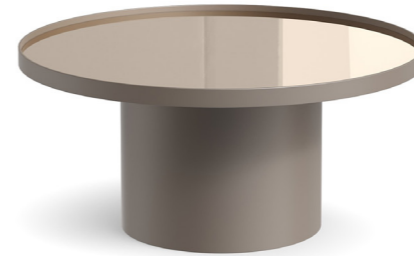

MUSH

LIMITED AVAILABILITY

FINISHES

URANO
URANO PAINTED GLASS

DIMENSIONS

Ø 31"
H 14"

LIMITED AVAILABILITY

FINISHES

URANO
URANO PAINTED GLASS

DIMENSIONS

Ø 39"
H 10"

LIMITED AVAILABILITY

FINISHES

URANO
URANO PAINTED GLASS

DIMENSIONS

Ø 39"
H 12"

MUSH

DIMENSIONS

Ø 35"
H 12"

FINISHES

COSMIC BRONZE
BRONZE MIRROR

DIMENSIONS

Ø 31"
H 15"

FINISHES

COSMIC BRONZE
COSMIC BRONZE PAINTED GLASS

DIMENSIONS

Ø 47"
H 11"

LIMITED AVAILABILITY

LIMITED AVAILABILITY

FINISHES

COSMIC BRONZE
BRONZE MIRROR

FINISHES