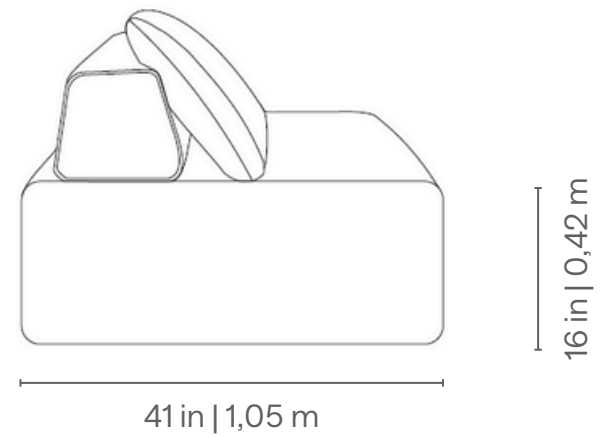

LIVING ROOM SOFAS
SOFÁS LIVING | SOFÁS PARA LIVING

HARMONY

MONTERREY

LIVING ROOM SOFAS
SOFÁS LIVING | SOFÁS PARA LIVING

SEAT MODULE

39 x 41 in | 1,00 x 1,00 m
47 x 41 in | 1,20 x 1,00 m
55 x 41 in | 1,40 x 1,00 m
63 x 41 in | 1,60 x 1,00 m
71 x 41 in | 1,60 x 1,00 m

SEAT MODULE

20 x 41 in | 0,50 x 1,05 m

ARMLESS BACKREST

35 x 13 in | 0,90 x 0,34 m
39 x 13 in | 1,00 x 0,34 m
47 x 13 in | 1,20 x 0,34 m

HARMONY

fabric direction
of the modulations

MONTERREY

LIVING ROOM SOFAS
SOFÁS LIVING | SOFÁS PARA LIVING

Fixed seat and loose backrest cushion with non-slip surface. 55x55cm decorative cushion. Black injected polypropylene feet.

Measures may vary slightly.
We reserve the right to make changes without prior consultation.
For more information, see our Comfort Guide.