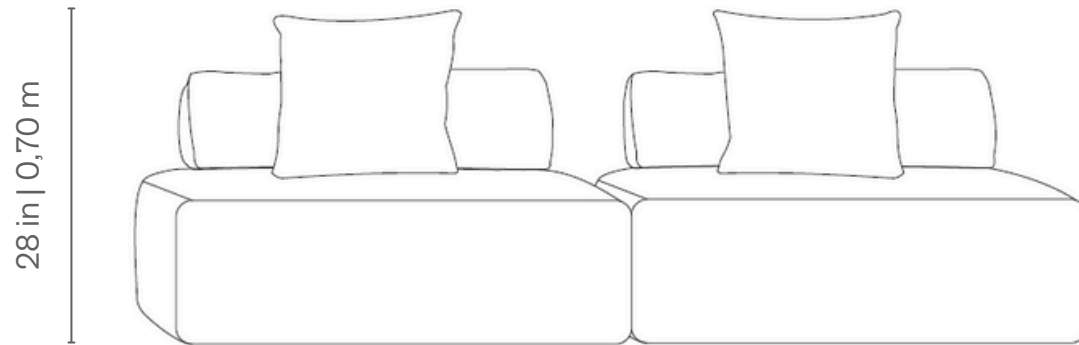

LIVING ROOM SOFAS
SOFÁS LIVING | SOFÁS PARA LIVING

HARMONY

MONTERREY

LIVING ROOM SOFAS
SOFÁS LIVING | SOFÁS PARA LIVING

SEAT MODULE

39 x 41 in | 1,00 x 1,00 m
47 x 41 in | 1,20 x 1,00 m
55 x 41 in | 1,40 x 1,00 m
63 x 41 in | 1,60 x 1,00 m
71 x 41 in | 1,60 x 1,00 m

SEAT MODULE

20 x 41 in | 0,50 x 1,05 m

ARMLESS BACKREST

35 x 13 in | 0,90 x 0,34 m
39 x 13 in | 1,00 x 0,34 m
47 x 13 in | 1,20 x 0,34 m

HARMONY

fabric direction
of the modulations

MONTERREY

LIVING ROOM SOFAS
SOFÁS LIVING | SOFÁS PARA LIVING

Fixed seat and loose backrest cushion with non-slip surface. 55x55cm decorative cushion. Black injected polypropylene feet.

Measures may vary slightly.
We reserve the right to make changes without prior consultation.
For more information, see our Comfort Guide.

Assento fixo costurado com detalhes em ponto puxado. Encosto solto, com superfície antiderrapante e detalhes com costura falsa. Almofada decorativa de 55x55cm. Pés em polipropileno injetado na cor preta.