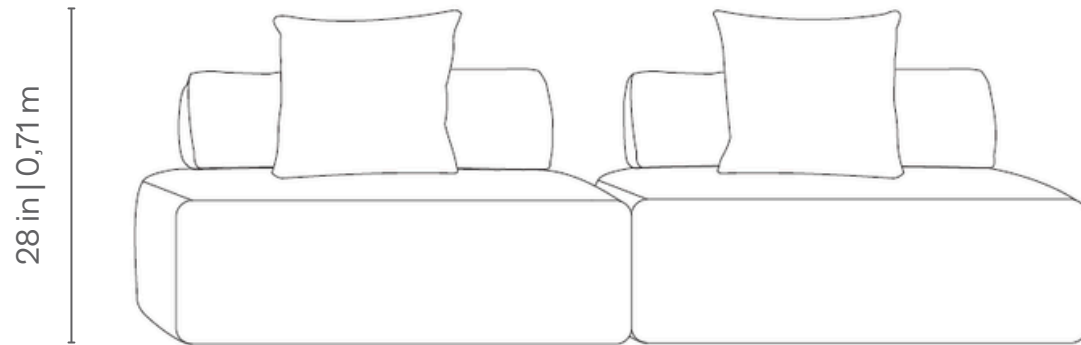

LIVING ROOM SOFAS
SOFÁS LIVING | SOFÁS PARA LIVING

HARMONY

MONTERREY

LIVING ROOM SOFAS
SOFÁS LIVING | SOFÁS PARA LIVING

SEAT MODULE

39 x 41 in | 0,99 x 1,04 m
47 x 41 in | 1,19 x 1,04 m
55 x 41 in | 1,40 x 1,04 m
63 x 41 in | 1,60 x 1,04 m
71 x 41 in | 1,80 x 1,04 m

SEAT MODULE

20 x 41 in | 0,51 x 1,04 m

ARMLESS BACKREST

35 x 13 in | 0,89 x 0,33 m
39 x 13 in | 0,99 x 0,33 m
47 x 13 in | 1,19 x 0,33 m

HARMONY

fabric direction
of the modulations

MONTERREY

LIVING ROOM SOFAS
SOFÁS LIVING | SOFÁS PARA LIVING

Fixed seat and loose backrest cushion with non-slip surface. 55x55cm decorative cushion. Black injected polypropylene feet.

Measures may vary slightly.
We reserve the right to make changes without prior consultation.
For more information, see our Comfort Guide.

Assento fixo costurado com detalhes em ponto puxado. Encosto solto, com superfície antiderrapante e detalhes com costura falsa. Almofada decorativa de 55x55cm. Pés em polipropileno injetado na cor preta.