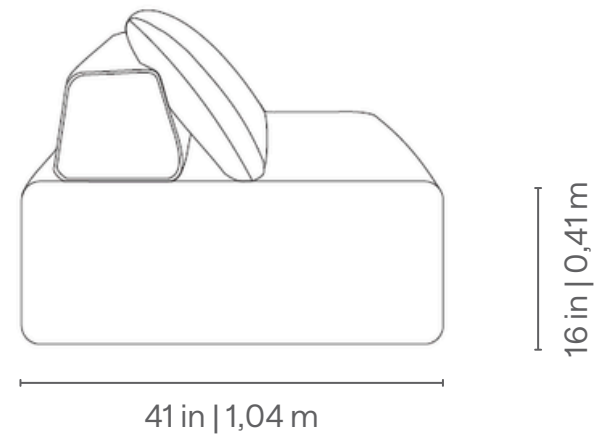

LIVING ROOM SOFAS
SOFÁS LIVING | SOFÁS PARA LIVING

HARMONY

MONTERREY

LIVING ROOM SOFAS
SOFÁS LIVING | SOFÁS PARA LIVING

SEAT MODULE

39 x 41 in | 0,99 x 1,04 m
47 x 41 in | 1,19 x 1,04 m
55 x 41 in | 1,40 x 1,04 m
63 x 41 in | 1,60 x 1,04 m
71 x 41 in | 1,80 x 1,04 m

SEAT MODULE

20 x 41 in | 0,51 x 1,04 m

ARMLESS BACKREST

35 x 13 in | 0,89 x 0,33 m
39 x 13 in | 0,99 x 0,33 m
47 x 13 in | 1,19 x 0,33 m

HARMONY

fabric direction
of the modulations

MONTERREY

LIVING ROOM SOFAS
SOFÁS LIVING | SOFÁS PARA LIVING

Fixed seat and loose backrest cushion with non-slip surface. 55x55cm decorative cushion. Black injected polypropylene feet.

Measures may vary slightly.
We reserve the right to make changes without prior consultation.
For more information, see our Comfort Guide.