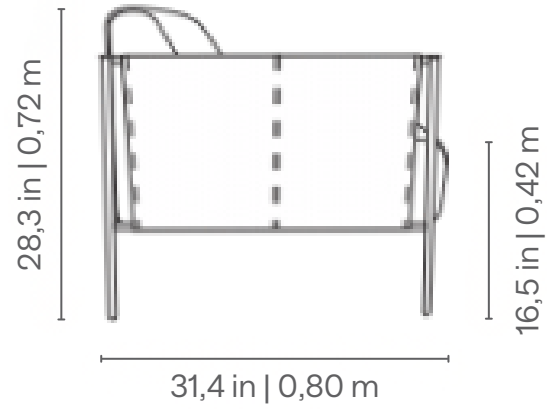

ARMCHAIRS
POLTRONAS | SILLONES

-  BODY
Corpo | Cuerpo
-  BOX
Caixa | Caja

HARMONY

M E D E L I N

ARMCHAIRS
POLTRONAS | SILLONES

Fixed seat. Natural leather coverd arms. Carbon steel base in microtextured electrostatic metallic painting.