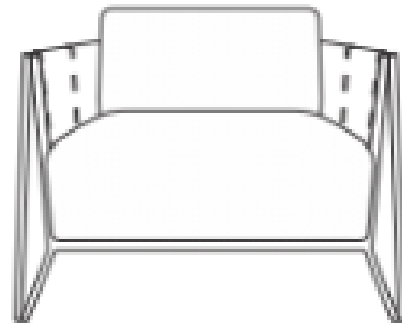

HARMONY

M E D E L I N

ARMCHAIRS

POLTRONAS | SILLONES

MEDELIN

ARMCHAIRS
POLTRONAS | SILLONES

HARMONY

M E D E L I N

ARMCHAIRS
POLTRONAS | SILLONES

-  BODY
Corpo | Cuerpo
-  BOX
Caixa | Caja

HARMONY

M E D E L I N

ARMCHAIRS
POLTRONAS | SILLONES

Fixed seat. Natural leather coverd arms. Carbon steel base in microtextured electrostatic metallic painting.