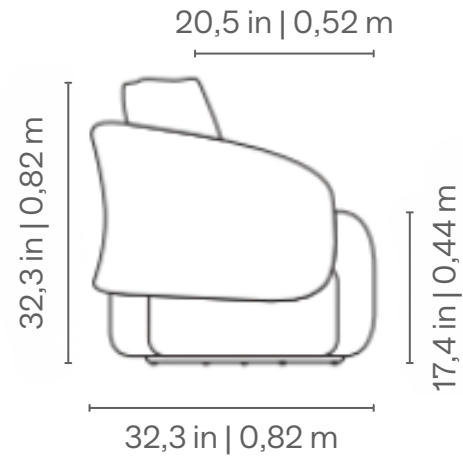

ARMCHAIRS
POLTRONAS | SILLONES

BOX
Caixa | Caja

BODY
Corpo | Cuerpo

HARMONY

INTIMITÉ

ARMCHAIRS
POLTRONAS | SILLONES

Seat: fixed, with double backsitch.
Backrest: fixed, with simple backsitch.
Armrests: fixed, with simple backsitch.
Support: option of swivel base, in carbon steel in MTX finish in black color or foot in injected polypropylene in black color.
Detail: MDF, with the option of lacquer paint finish, metallic lacquer paint, laminate, special laminate or upholstered.