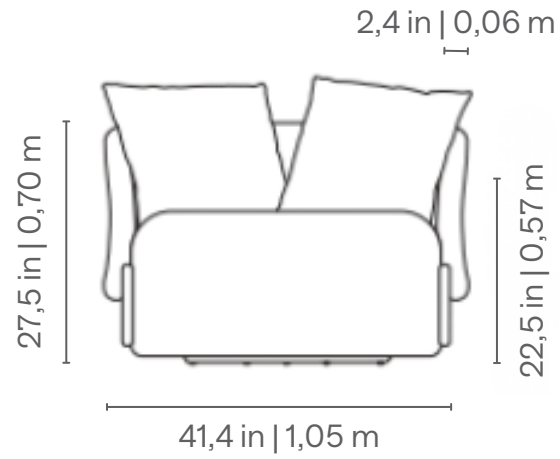

HARMONY

INTIMITÉ

ARMCHAIRS

POLTRONAS | SILLONES

INTIMITÉ

ARMCHAIRS
POLTRONAS | SILLONES

HARMONY

INTIMITÉ

ARMCHAIRS
POLTRONAS | SILLONES

BOX
Caixa | Caja

BODY
Corpo | Cuerpo

HARMONY

INTIMITÉ

ARMCHAIRS
POLTRONAS | SILLONES

Seat: fixed, with double backsitch.
Backrest: fixed, with simple backsitch.
Armrests: fixed, with simple backsitch.
Support: option of swivel base, in carbon steel in MTX finish in black color or foot in injected polypropylene in black color.
Detail: MDF, with the option of lacquer paint finish, metallic lacquer paint, laminate, special laminate or upholstered.