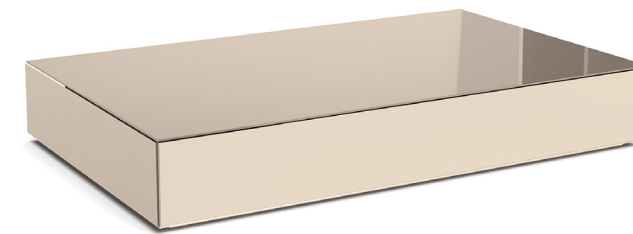

GEM

DIMENSIONS

W 71"
D 31"
H 10"

FINISHES

BRONZE MIRROR

FINISHES

BRONZE MIRROR

DIMENSIONS

W 63"
D 24"
H 10"

ARRIVING SOON

FINISHES

BRONZE MIRROR

DIMENSIONS

W 47"
D 24"
H 10"

GEM

DIMENSIONS

W 39"
D 39"
H 10"

FINISHES

BRONZE MIRROR