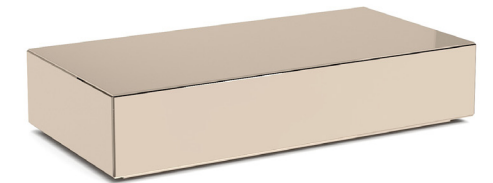

GEM

DIMENSIONS

W 71"
D 31"
H 10"

FINISHES

BRONZE MIRROR

FINISHES

BRONZE MIRROR

DIMENSIONS

W 63"
D 24"
H 10"

ARRIVING SOON

FINISHES

BRONZE MIRROR

DIMENSIONS

W 47"
D 24"
H 10"

GEM

DIMENSIONS

W 39"
D 39"
H 10"

FINISHES

BRONZE MIRROR