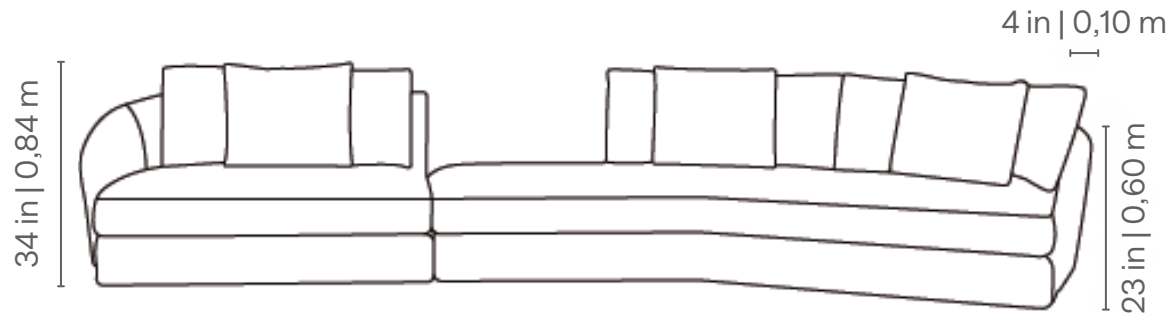

F A R O

LIVING ROOM SOFAS
SOFÁS LIVING | SOFÁS PARA LIVING

HARMONY