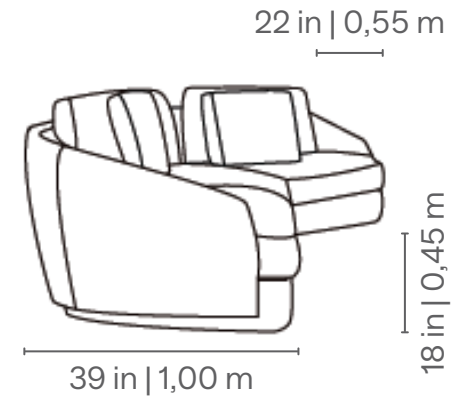

F A R O

LIVING ROOM SOFAS
SOFÁS LIVING | SOFÁS PARA LIVING

HARMONY