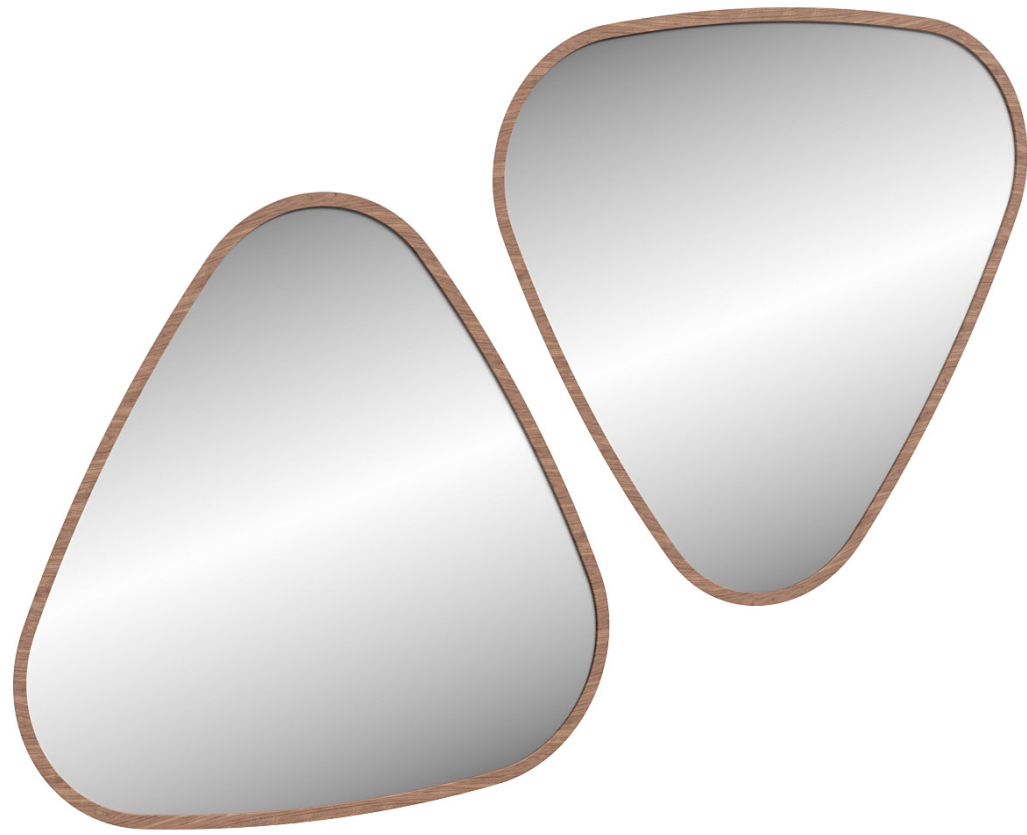

EROS

DIMENSIONS

W 43"
D 1"
H 41"

FINISHES

COSMIC BRONZE
BRONZE MIRROR

FINISHES

COSMIC BRONZE
BRONZE MIRROR

DIMENSIONS

W 35"
D 1"
H 34"

EROS

DIMENSIONS

W 35"
D 1"
H 34"

FINISHES

AMERICAN WALNUT
SILVER MIRROR