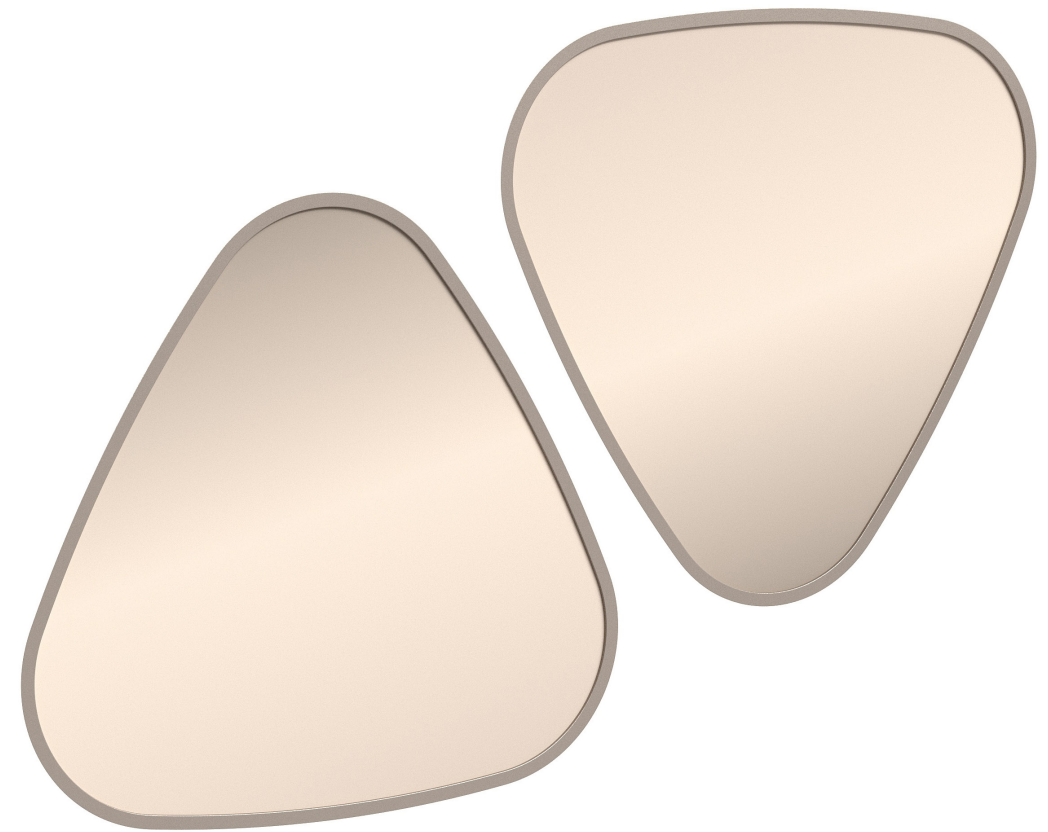

EROS

DIMENSIONS

W 43"
D 1"
H 41"

FINISHES

COSMIC BRONZE
BRONZE MIRROR

FINISHES

COSMIC BRONZE
BRONZE MIRROR

DIMENSIONS

W 35"
D 1"
H 34"

EROS

DIMENSIONS

W 35"
D 1"
H 34"

FINISHES

AMERICAN WALNUT
SILVER MIRROR