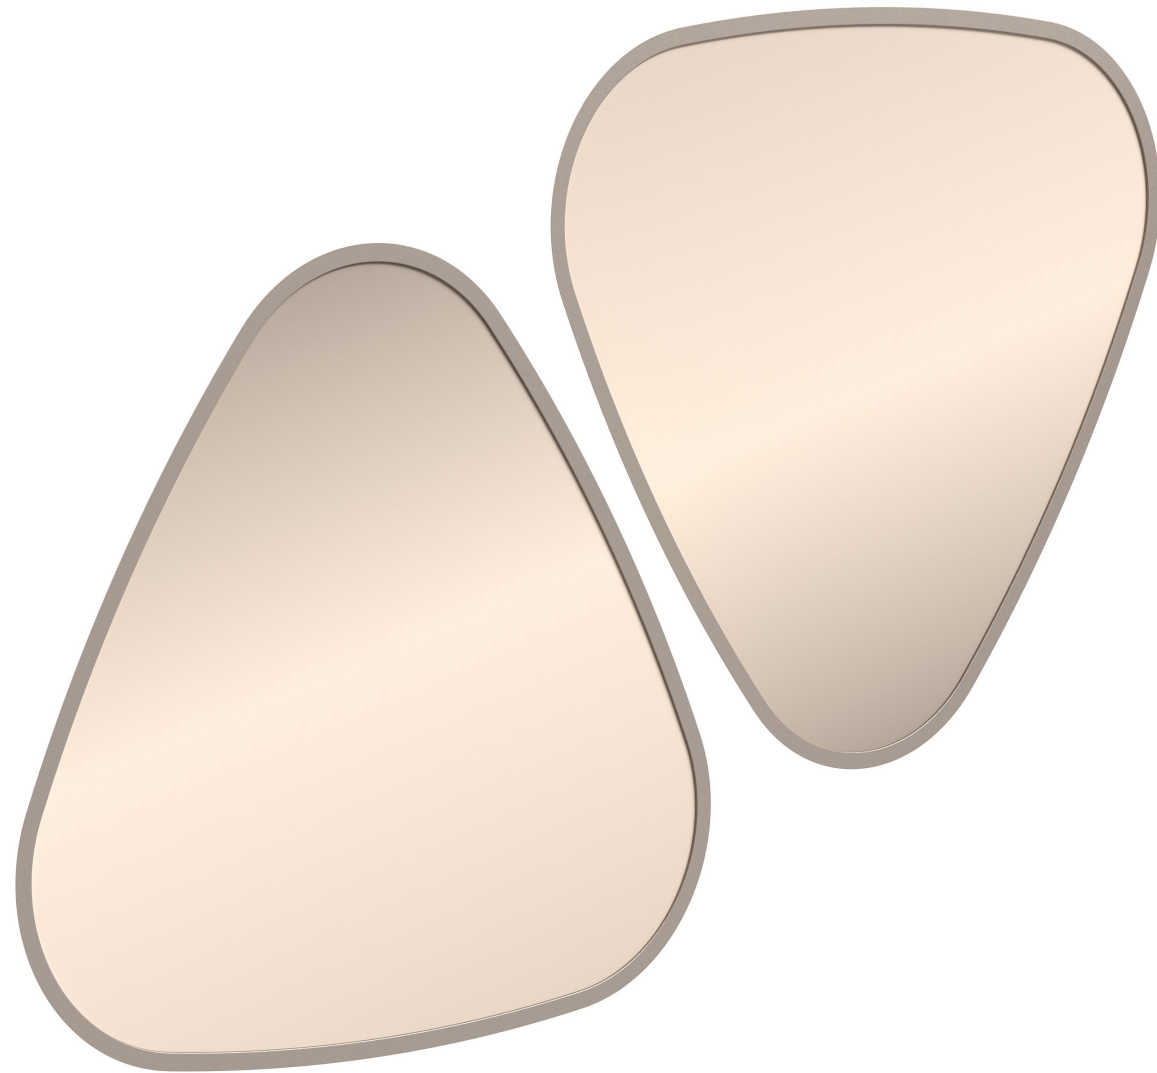

EROS

DIMENSIONS

W 43"
D 1"
H 41"

FINISHES

COSMIC BRONZE
BRONZE MIRROR

FINISHES

COSMIC BRONZE
BRONZE MIRROR

DIMENSIONS

W 35"
D 1"
H 34"

EROS

DIMENSIONS

W 35"
D 1"
H 34"

FINISHES

AMERICAN WALNUT
SILVER MIRROR