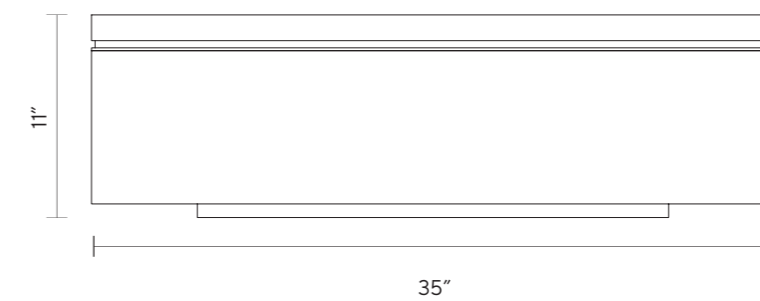

URANO LACQUER
URANO PAINTED GLASS

DUNE

DIMENSIONS

Ø 35"
H 11"

LIMITED AVAILABILITY

FINISHES

BLACK LACQUER
GREY MIRROR

DIMENSIONS

Ø 35"
H 11"

LIMITED AVAILABILITY

FINISHES

AMERICAN WALNUT
BRONZE MIRROR

DUNE

DIMENSIONS

Ø 35"
H 11"

LIMITED AVAILABILITY