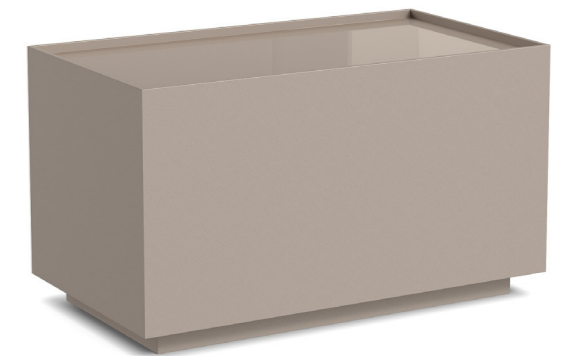

BRICK

DIMENSIONS

W 31"
D 20"
H 22"

LIMITED AVAILABILITY

FINISHES

AMERICAN WALNUT
MOCCA PAINTED GLASS

FINISHES

CHAMPAGNE
CHAMPAGNE PAINTED GLASS

DIMENSIONS

W 31"
D 20"
H 22"

BRICK

DIMENSIONS

W 35"
D 20"
H 20"

FINISHES

NATURAL OAK
CHAMPAGNE PAINTED GLASS

FINISHES

AMERICAN WALNUT
BRONZE MIRROR

FINISHES

COSMIC BRONZE
COSMIC BRONZE PAINTED GLASS

BRICK

DIMENSIONS

W 41"
D 18"
H 16"

FINISHES

CHAMPAGNE
CHAMPAGNE PAINTED GLASS