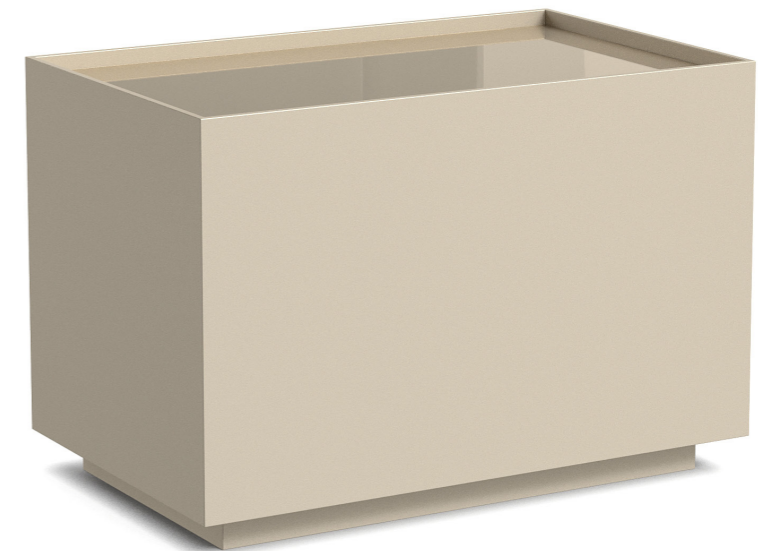

BRICK

DIMENSIONS

W 31"
D 20"
H 22"

LIMITED AVAILABILITY

FINISHES

AMERICAN WALNUT
MOCCA PAINTED GLASS

FINISHES

CHAMPAGNE
CHAMPAGNE PAINTED GLASS

DIMENSIONS

W 31"
D 20"
H 22"

BRICK

DIMENSIONS

W 35"
D 20"
H 20"

FINISHES

NATURAL OAK
CHAMPAGNE PAINTED GLASS

FINISHES

AMERICAN WALNUT
BRONZE MIRROR

FINISHES

COSMIC BRONZE
COSMIC BRONZE PAINTED GLASS

BRICK

DIMENSIONS

W 41"
D 18"
H 16"

FINISHES

CHAMPAGNE
CHAMPAGNE PAINTED GLASS